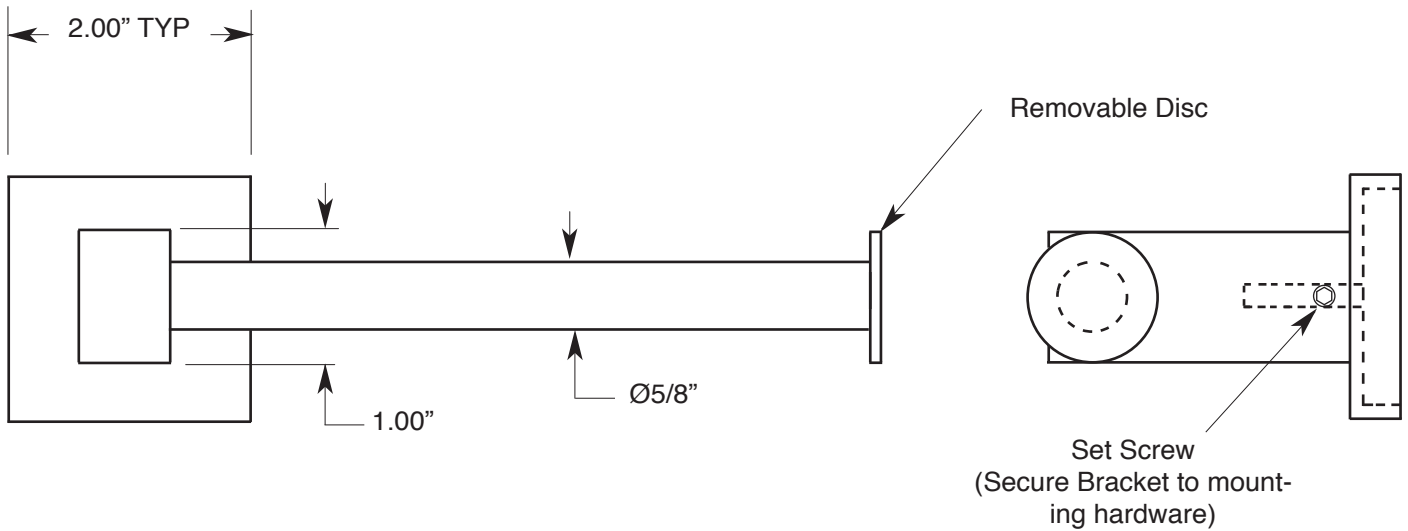

FEATURES:

- All brass construction
- Available in all Sigma finishes
- Comes with mounting hardware.
- Meets: ASME A112.18.1-2005 / CSA B125.1-2005

Accessories

Series 38
Towel Rod
1.38TR00

Note: Measurements are subject to change or cancellation. No responsibility is assumed for use of superseded or voided pages.