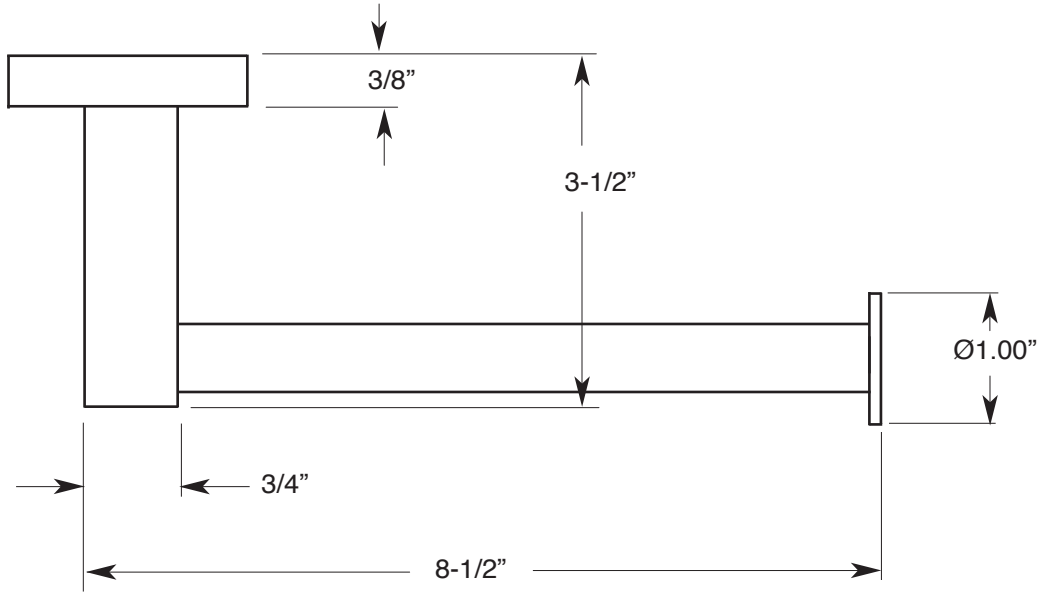

FEATURES:

- All brass construction
- Available in all Sigma finishes
- Comes with mounting hardware.
- Meets: ASME A112.18.1-2005 / CSA B125.1-2005

Accessories

Series 38
Towel Rod
1.38TR00

Note: Measurements are subject to change or cancellation. No responsibility is assumed for use of superseded or voided pages.