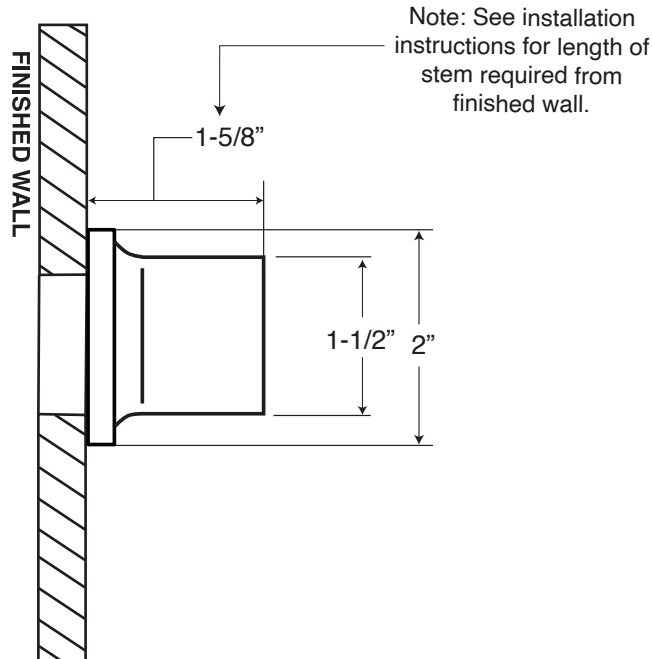

**FEATURES:**

- All brass construction.
- Euro-style 20pt handle.
- Available in all finishes. Warranty varies according to finish selection.
- Certified to meet or exceed the following codes and standards:  
ASME A112.18.1/CSAB 125.1-2012.

**NUANCE HANDLE**

*In-Wall Trim*

1.003887T

**Valve Options:**

78.30.020 - 1/2" Volume Control - Replacement Cartridge: 18.30.036

78.30.023 - 3/4" Volume Control - Replacement Cartridge: 18.30.011

***Diverter (Positive Shut-off):***