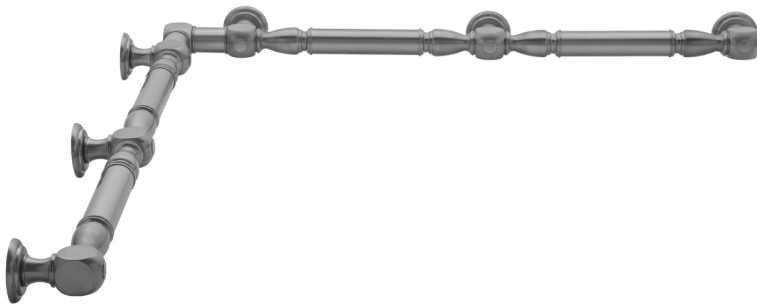

G20 48" x 48" Inside Corner Grab Bar

Model #: G20-48-48-IC-

FEATURES:

- ADA compliant when properly installed
- All brass construction, fully polished & plated
- All grab bars can be custom sized. Contact JACLO for pricing & availability
- Optional handshower sliders and toilet paper/wash cloth holders can be added only upon initial order
- Grab bars over 32" REQUIRE a middle post

SPECIFICATION DRAWING:

BRASS LUXURY GRAB BAR							
PART. #	DESCRIPTION	A	B	PART. #	DESCRIPTION	A	B
G20-12-12-IC	CENTER OF POST	12"	12"	G20-24-36-IC	CENTER OF POST	24"	36"
G20-12-16-IC	CENTER OF POST	12"	16"	G20-24-48-IC	CENTER OF POST	24"	48"
G20-12-24-IC	CENTER OF POST	12"	24"	G20-24-60-IC	CENTER OF POST	24"	60"
G20-12-32-IC	CENTER OF POST	12"	32"				
				G20-32-32-IC	CENTER OF POST	32"	32"
G20-12-36-IC	CENTER OF POST	12"	36"	G20-32-36-IC	CENTER OF POST	32"	36"
G20-12-48-IC	CENTER OF POST	12"	48"	G20-32-48-IC	CENTER OF POST	32"	48"
G20-12-60-IC	CENTER OF POST	12"	60"	G20-32-60-IC	CENTER OF POST	32"	60"
G20-16-16-IC	CENTER OF POST	16"	16"	G20-36-36-IC	CENTER OF POST	36"	36"
G20-16-24-IC	CENTER OF POST	16"	24"	G20-36-48-IC	CENTER OF POST	36"	48"
G20-16-32-IC	CENTER OF POST	16"	32"	G20-36-60-IC	CENTER OF POST	36"	60"
G20-16-36-IC	CENTER OF POST	16"	36"	G20-48-48-IC	CENTER OF POST	48"	48"
G20-16-48-IC	CENTER OF POST	16"	48"	G20-48-60-IC	CENTER OF POST	48"	60"
G20-16-60-IC	CENTER OF POST	16"	60"				
				G20-60-60-IC	CENTER OF POST	60"	60"
G20-24-24-IC	CENTER OF POST	24"	24"				
G20-24-32-IC	CENTER OF POST	24"	32"				