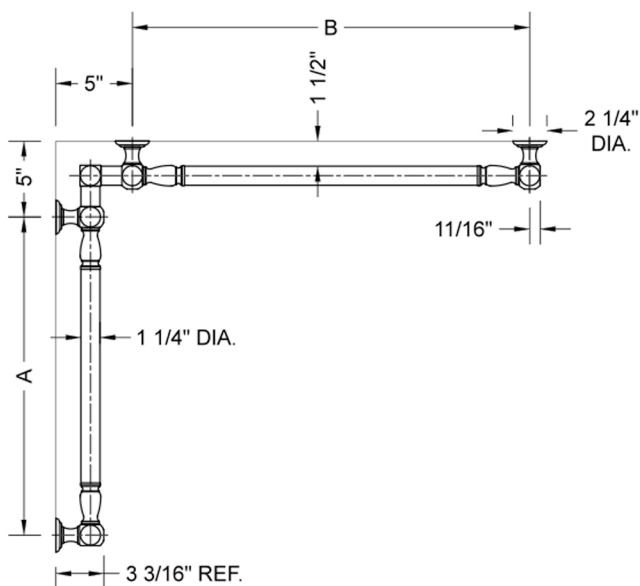

G20 48" x 48" Inside Corner Grab Bar

Model #: G20-48-48-IC-

FEATURES:

- ADA compliant when properly installed
- All brass construction, fully polished & plated
- All grab bars can be custom sized. Contact JACLO for pricing & availability
- Optional handshower sliders and toilet paper/wash cloth holders can be added only upon initial order
- Grab bars over 32" REQUIRE a middle post

SPECIFICATION DRAWING:

BRASS LUXURY GRAB BAR							
PART. #	DESCRIPTION	A	B	PART. #	DESCRIPTION	A	B
G20-12-12-IC	CENTER OF POST	12"	12"	G20-24-36-IC	CENTER OF POST	24"	36"
G20-12-16-IC	CENTER OF POST	12"	16"	G20-24-48-IC	CENTER OF POST	24"	48"
G20-12-24-IC	CENTER OF POST	12"	24"	G20-24-60-IC	CENTER OF POST	24"	60"
G20-12-32-IC	CENTER OF POST	12"	32"				
				G20-32-32-IC	CENTER OF POST	32"	32"
G20-12-36-IC	CENTER OF POST	12"	36"	G20-32-36-IC	CENTER OF POST	32"	36"
G20-12-48-IC	CENTER OF POST	12"	48"	G20-32-48-IC	CENTER OF POST	32"	48"
G20-12-60-IC	CENTER OF POST	12"	60"	G20-32-60-IC	CENTER OF POST	32"	60"
G20-16-16-IC	CENTER OF POST	16"	16"	G20-36-36-IC	CENTER OF POST	36"	36"
G20-16-24-IC	CENTER OF POST	16"	24"	G20-36-48-IC	CENTER OF POST	36"	48"
G20-16-32-IC	CENTER OF POST	16"	32"	G20-36-60-IC	CENTER OF POST	36"	60"
G20-16-36-IC	CENTER OF POST	16"	36"	G20-48-48-IC	CENTER OF POST	48"	48"
G20-16-48-IC	CENTER OF POST	16"	48"	G20-48-60-IC	CENTER OF POST	48"	60"
G20-16-60-IC	CENTER OF POST	16"	60"				
				G20-60-60-IC	CENTER OF POST	60"	60"
G20-24-24-IC	CENTER OF POST	24"	24"				
G20-24-32-IC	CENTER OF POST	24"	32"				