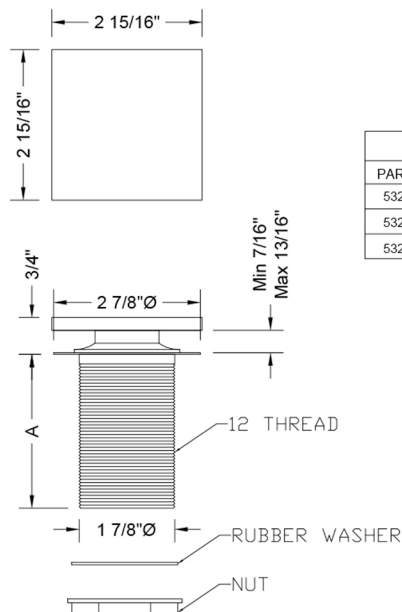

# Extra Long Thread Square Toe Control Drain Strainer - 5" Long Thread

**Model #: 532-125-**

## FEATURES:

- 5" long threads for thick tubs
- Square brass cap (3" x 3")
- Brass body
- Fits JACLO, Gerber and most other manufacturers

## SPECIFICATION DRAWING:

BRASS SQUARE TOE-CONTROL DRAIN STRAINER		
PART. #	DESCRIPTION	A
532-75-	EXTRA LONG TOE-CONTROL DRAIN STRAINER	3"
532-100-	EXTRA LONG TOE-CONTROL DRAIN STRAINER	4"
532-125-	EXTRA LONG TOE-CONTROL DRAIN STRAINER	5"