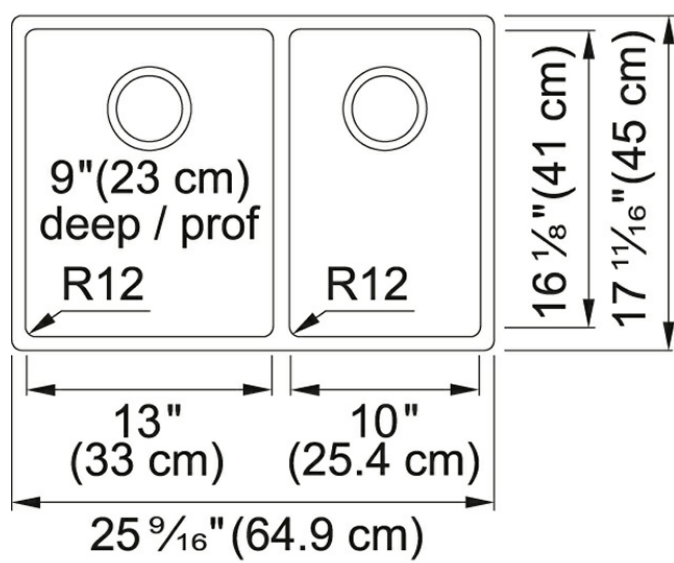

Product Picture

Technical Drawing

Product Dimensions

Length overall	25 9/16"
Width overall	17 11/16"
Length of large bowl	13"
Width of large bowl	16 1/8"
Depth of large bowl	9"
Length of small bowl	10"
Width of small bowl	16 1/8"
Depth of small bowl	9"
Minimum Cabinet Size	30"

General Information

Type of Material	18 Gauge Stainless Steel
Number of Bowls	2
Faucet Hole	None
Where to buy	Showroom

Article Numbers

FUN#	122.0627.662
US Part Number	CUX16024