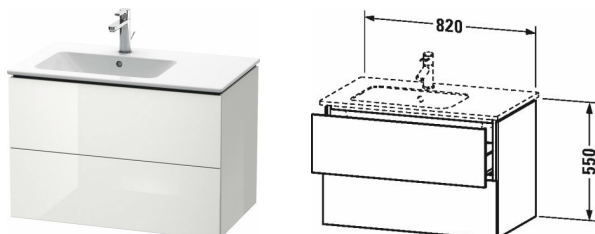

L-Cube Vanity unit wall-mounted # LC6291

| < 820 mm > |

Vanity unit wall-mounted	Dimension	Weight	Order number
2 drawers, upper drawer including cut-out for siphon and siphon cover, for ME by Starck # 234583 bowl on left side			
Colors			
M07 Concrete Grey Matt Decor M11 Cashmere Oak M12 Brushed Oak Real wood veneer M13 American Walnut Real wood veneer M16 Black Oak M18 White Matt Decor M21 Walnut Dark Decor M22 White High Gloss Decor M30 Natural Oak M35 Oak Terra M38 Dolomiti Grey High Gloss Lacquer M40 Black High Gloss Lacquer M43 Basalt Matt Decor M49 Graphite Matt Decor M53 Chestnut Dark Decor M69 Brushed Walnut Real wood veneer M71 Mediterranean Oak Real wood veneer M72 Brushed Dark Oak Real wood veneer M75 Linen Decor M79 Natural Walnut Decor M80 Graphit Super Matt M85 White High Gloss Lacquer M86 Cappuccino High Gloss Lacquer M89 Flannel Grey High Gloss Lacquer M90 Flannel Grey Satin Matt Lacquer M91 Taupe Matt Decor			
Variant			
	820 x 481 mm		LC6291
Infobox			
Space saving siphon # 005076 is recommended, Interior modules can not be retrofitted and are factory installed., Please specify when ordering: - interior system yes / no, - walnut 77 or maple 78			
Accessory			
Additional modules Interior system in solid wood, for cabinet widths 820 mm	820 mm		UV9995
Suitable products			
Space saving siphon 31,75 mm, 1 1/4" mm	1 1/4" mm		005076
Washbasin, furniture washbasin asymmetric with overflow, with tap platform, bowl on left side, fixings included, fixings included, wall-mounted, wall-mounted, 830 x 490 mm	830 x 490 mm		234583