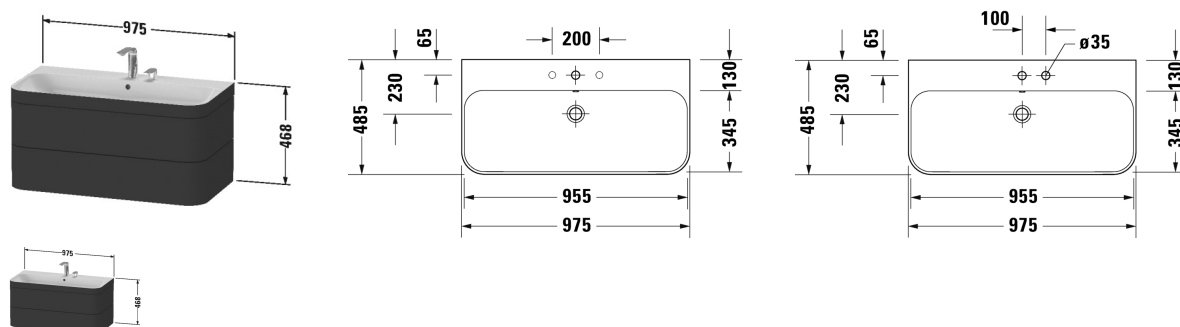

Happy D.2 Plus Furniture washbasin c-bonded with vanity wall mounted # HP4638 E/N/O

| < 975 mm > |

Furniture washbasin c-bonded with vanity wall mounted	Dimension	Weight	Order number
2 drawers, upper drawer including cut-out for siphon and siphon cover, Furniture washbasin Happy D.2 Plus included, with overflow, with tap platform, Ceramic covered push-open waste included, space saving siphon included			
Colors			
M22 White High Gloss Decor M36 White Satin Matt Lacquer M39 Nordic White Satin Matt Lacquer M60 Taupe Satin Matt Lacquer M69 Brushed Walnut Real wood veneer M71 Mediterranean Oak Real wood veneer M75 Linen Decor M80 Graphit Super Matt M92 Stone Grey Satin Matt Lacquer M97 Light Blue Satin Matt Lacquer M98 Night Blue Satin Matt Lacquer			
Variant			
	975 x 490 mm		HP4638 E/N/O
Infobox			
Price, please see page XXX, This product is only available in the combination with the ceramic series Happy D.2 Plus and the furniture series Happy D.2 Plus, The c-bonded frame is permanently bonded to the washbasin and is delivered together with the vanity unit as one unit, Washbasin not available in WonderGliss, Ceramic is additionally fixed to the wall, Hanger bolts for fixing are not included in the delivery, follow mounting instruction, Description of furniture washbasin c-bonded on page XXX, Interior modules can not be retrofitted and are factory installed., Balance to terms of furniture, Please specify when ordering: , - tap hole (N = without tap hole: •, O = with one tap hole: p, E = with two tap holes: p p, - interior system yes / no, - walnut 77 or maple 78			
Accessory			
Additional modules Interior system in solid wood, for cabinet widths 975 mm	975 mm		UV9975

All drawings contain the necessary measurements which are subject to standard tolerances. They are stated in mm and are non-binding. Exact measurements, in particular for customised installation scenarios, can only be taken from the finished piece.