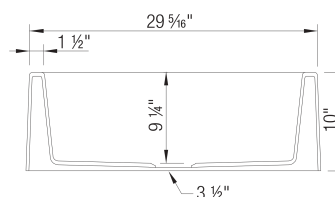

IKON 30 SILGRANIT

Warranty

BLANCO offers a limited lifetime warranty on all sinks and faucets, as well as a one-year warranty on all custom accessories.

Code/Standards Compliance

BLANCO sinks and faucets are third-party tested and certified to standards and listed by applicable certification bodies. For more information on individual product listings, contact our office or listing organization.

View our how-to videos to learn more about installing and caring for BLANCO products:

<https://www.blanco.com/us-en/service/how-to-videos/how-to-videos-for-sinks/>