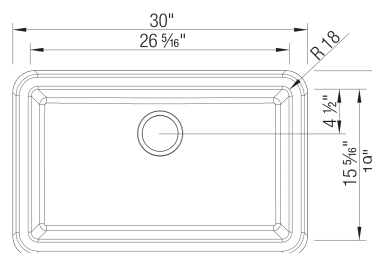

IKON 30 SILGRANIT

Warranty

BLANCO offers a limited lifetime warranty on all sinks and faucets, as well as a one-year warranty on all custom accessories.

Code/Standards Compliance

BLANCO sinks and faucets are third-party tested and certified to standards and listed by applicable certification bodies. For more information on individual product listings, contact our office or listing organization.

View our how-to videos to learn more about installing and caring for BLANCO products:

<https://www.blanco.com/us-en/service/how-to-videos/how-to-videos-for-sinks/>