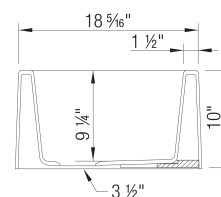

IKON 30 SILGRANIT

Warranty

BLANCO offers a limited lifetime warranty on all sinks and faucets, as well as a one-year warranty on all custom accessories.

Code/Standards Compliance

BLANCO sinks and faucets are third-party tested and certified to standards and listed by applicable certification bodies. For more information on individual product listings, contact our office or listing organization.

View our how-to videos to learn more about installing and caring for BLANCO products:

<https://www.blanco.com/us-en/service/how-to-videos/how-to-videos-for-sinks/>