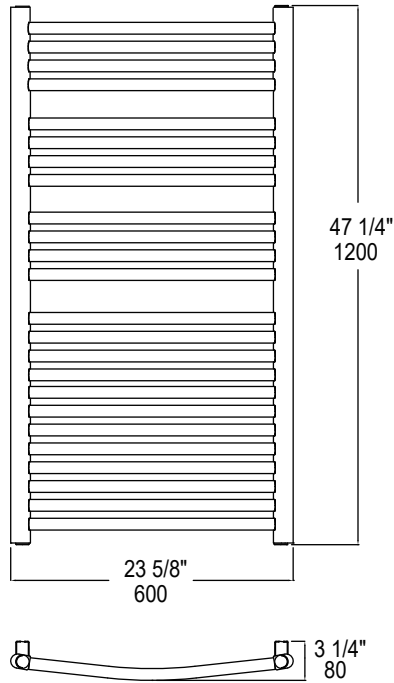

ATL-1200600