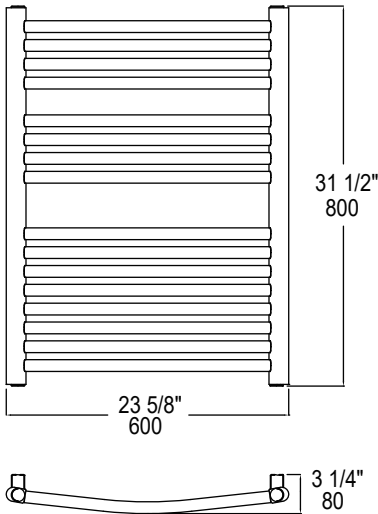

ATLANTA
Towel Warmer
Chauffe-serviettes
Calentador de toallas

PRODUCT SPECIFICATION SHEET

ATL-0800600