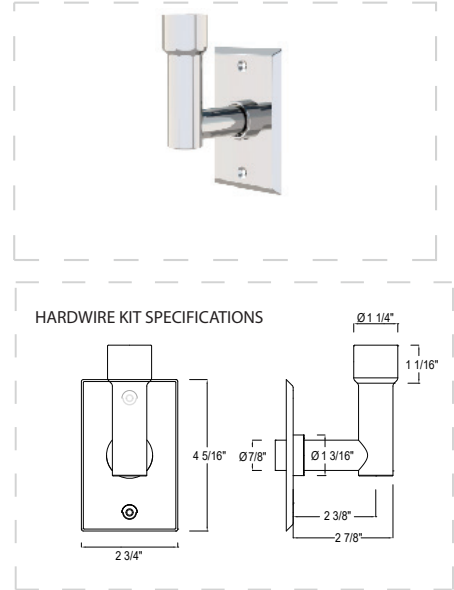

SEE OVER FOR SPECIFICATION DRAWINGS

Product Code	Finishes	Sizes (mm)		Sizes (Inches)		Output (Watts/BTU)	Element Size	Number of Elements
		Height	Width	Height	Width			
ATL-0800600	PC, BN, PN, BB	800	600	31.50	23.62	349 / 1191	150W	16
ATL-0800600	MB	800	600	31.50	23.62	349 / 1191	300W	16
ATL-1200600	PC, BN, PN, MB, BB	1200	600	47.24	23.62	523 / 1786	300W	24

Vernon Towel Warmer Hardwire Kit Round -PC  
Code: VTW-HWK-RD-PC

**Installation  
Diagram 2  
- Atlanta**

1. Bracket
2. Wall screw
3. Washer
4. Wall plug
5. Spanner

**TIMERS AVAILABLE**

VPT24-1PZ

DDS15-BDZ