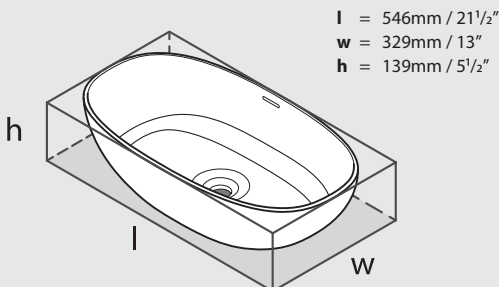

# Barcelona 55

VB-BAR-55-IO

Top view

Side view

Front view

Section AA

\*All measurements subject to +/-5% tolerance

.dwg | .dxf | .skp [www.vandabaths.com](http://www.vandabaths.com)