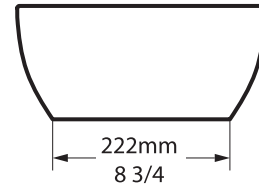

# Barcelona 55

VB-BAR-55-IO

Top view

Side view

Front view

Section AA

\*All measurements subject to +/-5% tolerance

.dwg | .dxf | .skp [www.vandabaths.com](http://www.vandabaths.com)