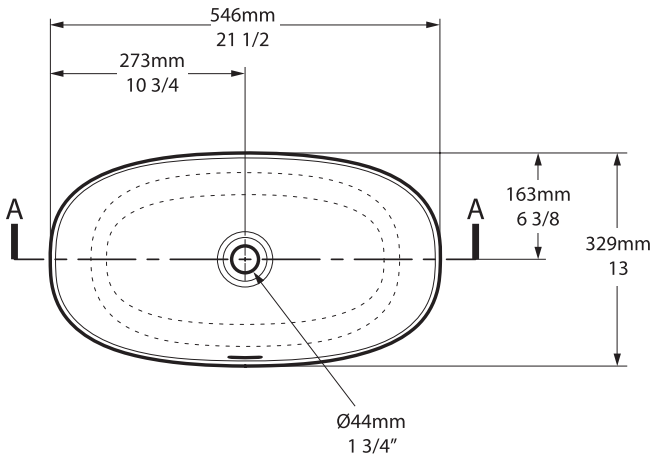

# Barcelona 55

VB-BAR-55-IO

Top view

Side view

Front view

Section AA

\*All measurements subject to +/-5% tolerance

.dwg | .dxf | .skp [www.vandabaths.com](http://www.vandabaths.com)