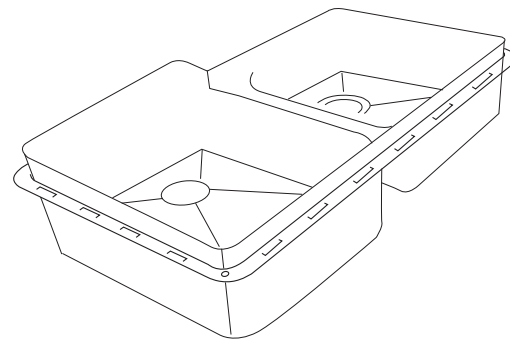

SPECIFICATIONS

Patented in USA; Foreign Patents Pending