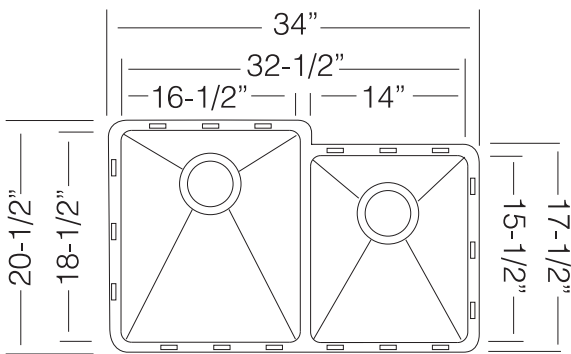

### DESIGN FEATURES

Bowl Depth : 10" large bowl 8" small bowl  
Finish : Soft Satin Finish  
Underside : Aluminum Coated Premium  
Sound Absorbing Pads  
Drain Opening : 3-1/2"

### SINK DIMENSIONS (INCHES)