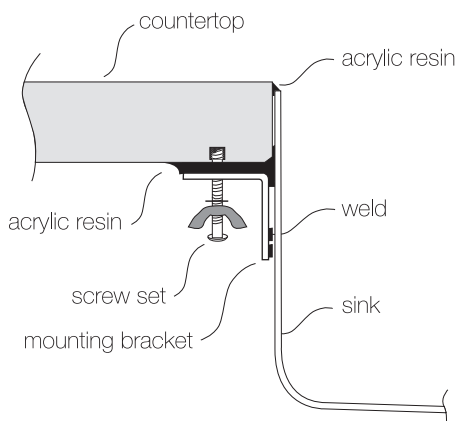

INSTALLATION PROFILE