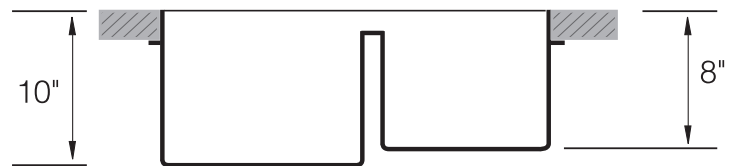

Watch the TopZero Sink
Installation video on [YouTube](#)

follow / like us @