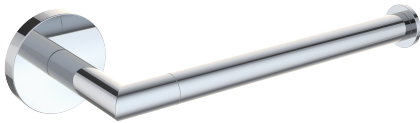

Seattle

- Zinc back plate
- Mounting kit included

PRODUCT SPECIFICATION SHEET

SEATTLE SERIES

SEA-TRRD-PC

FEATURES

- MODERN DESIGN
- CAST BACKINGS
- ZINC+STEEL COMPOSITION
- WALL MOUNTED

FINISHES IN STOCK

- POLISHED CHROME (PC)
- BRUSHED NICKEL (BN)
- MATTE BLACK (MB)

MATERIAL

- ZINC
- STAINLESS STEEL 304

WARRANTY

- LIFETIME LIMITED (RESIDENTIAL USE)
- ONE YEAR (COMMERCIAL USE)

Product Code	Name	Finishes	Sizes (mm)			Sizes (Inches)		
			Length	Width	Height	Length	Width	Height
SEA-TB12	SEA-11 Towel Bar	PC, BN, MB	357	52	73	14 1/8	2 1/16	2 7/8
SEA-TB18	SEA-18 Towel Bar	PC, BN, MB	509	52	73	20 1/8	2 1/16	2 7/8
SEA-TB24	SEA-24 Towel Bar	PC, BN, MB	662	52	73	26 1/8	2 1/16	2 7/8
SEA-TB30	SEA-30 Towel Bar	PC, BN, MB	814	52	73	32 1/8	2 1/16	2 7/8
SEA-DTB24	SEA-24 Double Towel Bar	PC, BN, MB	662	52	123	26 1/8	2 1/16	4 7/8
SEA-RH-1	SEA-Robe Hook	PC, BN, MB	52	53	73	2 1/16	2 1/16	2 7/8
SEA-RH-2	SEA-Double Robe Hook	PC, BN, MB	73	52	55	2 7/8	2 1/16	2 1/8
SEA-TPEURO	SEA-Tissue Holder	PC, BN, MB	206	52	73	8 1/8	2 1/16	2 7/8
SEA-TRRT	SEA-Towel Ring	PC, BN, MB	190	152	73	7 7/16	6	2 7/8
SEA-TPDROP	SEA-Tissue Holder	PC, BN, MB	155	148	73	6 1/8	5 13/16	2 7/8
SEA-TRSQ	SEA-Towel Ring	PC, BN, MB	200	168	73	7 7/8	6 5/8	2 7/8
SEA-TRRD	SEA-Towel Ring	PC, BN, MB	180	212	73	7 1/16	8 3/8	2 7/8

Bathroom
Accessories

Seattle

- Zinc back plate
- Mounting kit included

12"/18"/24"/30" Towel Bar
SEA-TB12/TB18/TB24/TB30-PC

24" Double Towel Bar
SEA-DTB24-PC

Robe Hook
SEA-RH-1-PC

Double Robe Hook
SEA-RH-2-PC

Tissue Holder
SEA-TPEURO-PC

Towel Ring
SEA-TRRT-PC

Tissue Holder
SEA-TPDROP-PC

Towel Ring
SEA-TRSQ-PC

Towel Ring
SEA-TRRD-PC

Seattle

- Zinc back plate
- Mounting kit included

12"/18"/24"/30" Towel Bar
SEA-TB12/18/24/30