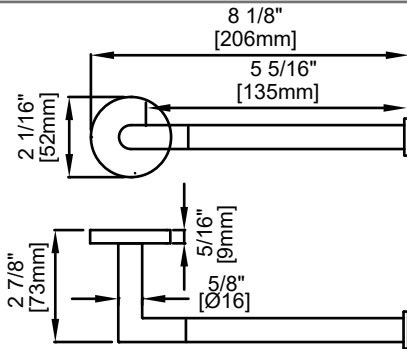

- POLISHED CHROME (PC)
- BRUSHED NICKEL (BN)
- MATTE BLACK (MB)

MATERIAL

- ZINC
- STAINLESS STEEL 304

WARRANTY

- LIFETIME LIMITED (RESIDENTIAL USE)
- ONE YEAR (COMMERCIAL USE)

Product Code	Name	Finishes	Sizes (mm)			Sizes (Inches)		
			Length	Width	Height	Length	Width	Height
SEA-TB12	SEA-11 Towel Bar	PC, BN, MB	357	52	73	14 1/8	2 1/16	2 7/8
SEA-TB18	SEA-18 Towel Bar	PC, BN, MB	509	52	73	20 1/8	2 1/16	2 7/8
SEA-TB24	SEA-24 Towel Bar	PC, BN, MB	662	52	73	26 1/8	2 1/16	2 7/8
SEA-TB30	SEA-30 Towel Bar	PC, BN, MB	814	52	73	32 1/8	2 1/16	2 7/8
SEA-DTB24	SEA-24 Double Towel Bar	PC, BN, MB	662	52	123	26 1/8	2 1/16	4 7/8
SEA-RH-1	SEA-Robe Hook	PC, BN, MB	52	53	73	2 1/16	2 1/16	2 7/8
SEA-RH-2	SEA-Double Robe Hook	PC, BN, MB	73	52	55	2 7/8	2 1/16	2 1/8
SEA-TPEURO	SEA-Tissue Holder	PC, BN, MB	206	52	73	8 1/8	2 1/16	2 7/8
SEA-TRRT	SEA-Towel Ring	PC, BN, MB	190	152	73	7 7/16	6	2 7/8
SEA-TPDROP	SEA-Tissue Holder	PC, BN, MB	155	148	73	6 1/8	5 13/16	2 7/8
SEA-TRSQ	SEA-Towel Ring	PC, BN, MB	200	168	73	7 7/8	6 5/8	2 7/8
SEA-TRRD	SEA-Towel Ring	PC, BN, MB	180	212	73	7 1/16	8 3/8	2 7/8

Tissue Holder
SEA-TPEURO-PC

Towel Ring
SEA-TRRT-PC

Tissue Holder
SEA-TPDROP-PC

Towel Ring
SEA-TRSQ-PC

Towel Ring
SEA-TRRD-PC

Seattle

- Zinc back plate
- Mounting kit included

12"/18"/24"/30" Towel Bar
SEA-TB12/18/24/30

24" Double Towel Bar
SEA-DTB24

Robe Hook
SEA-RH-1

Double Robe Hook
SEA-RH-2

Tissue Holder
SEA-TPEURO

Towel Ring
SEA-TRRT

Tissue Holder
SEA-TPDROP

Towel Ring
SEA-TRSQ

Towel Ring
SEATRRD