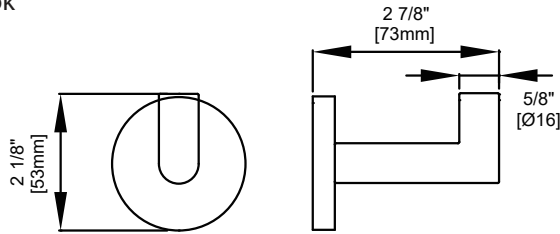

Tissue Holder
SEA-TPEURO

Robe Hook
SEA-RH-1