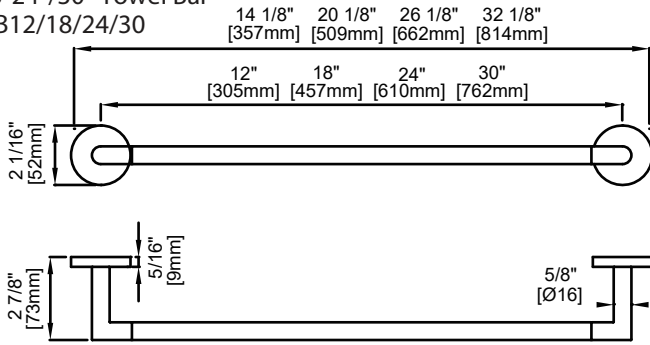

- POLISHED CHROME (PC)
- BRUSHED NICKEL (BN)
- MATTE BLACK (MB)

MATERIAL

- ZINC
- STAINLESS STEEL 304

WARRANTY

- LIFETIME LIMITED (RESIDENTIAL USE)
- ONE YEAR (COMMERCIAL USE)

Product Code	Name	Finishes	Sizes (mm)			Sizes (Inches)		
			Length	Width	Height	Length	Width	Height
SEA-TB12	SEA-11 Towel Bar	PC, BN, MB	357	52	73	14 1/8	2 1/16	2 7/8
SEA-TB18	SEA-18 Towel Bar	PC, BN, MB	509	52	73	20 1/8	2 1/16	2 7/8
SEA-TB24	SEA-24 Towel Bar	PC, BN, MB	662	52	73	26 1/8	2 1/16	2 7/8
SEA-TB30	SEA-30 Towel Bar	PC, BN, MB	814	52	73	32 1/8	2 1/16	2 7/8
SEA-DTB24	SEA-24 Double Towel Bar	PC, BN, MB	662	52	123	26 1/8	2 1/16	4 7/8
SEA-RH-1	SEA-Robe Hook	PC, BN, MB	52	53	73	2 1/16	2 1/16	2 7/8
SEA-RH-2	SEA-Double Robe Hook	PC, BN, MB	73	52	55	2 7/8	2 1/16	2 1/8
SEA-TPEURO	SEA-Tissue Holder	PC, BN, MB	206	52	73	8 1/8	2 1/16	2 7/8
SEA-TRRT	SEA-Towel Ring	PC, BN, MB	190	152	73	7 7/16	6	2 7/8
SEA-TPDROP	SEA-Tissue Holder	PC, BN, MB	155	148	73	6 1/8	5 13/16	2 7/8
SEA-TRSQ	SEA-Towel Ring	PC, BN, MB	200	168	73	7 7/8	6 5/8	2 7/8
SEA-TRRD	SEA-Towel Ring	PC, BN, MB	180	212	73	7 1/16	8 3/8	2 7/8

Bathroom
Accessories

Seattle

- Zinc back plate
- Mounting kit included

12"/18"/24"/30" Towel Bar
SEA-TB12/TB18/TB24/TB30-PC

24" Double Towel Bar
SEA-DTB24-PC

Robe Hook
SEA-RH-1-PC

Double Robe Hook
SEA-RH-2-PC

Tissue Holder
SEA-TPEURO-PC

Towel Ring
SEA-TRRT-PC

Tissue Holder
SEA-TPDROP-PC

Towel Ring
SEA-TRSQ-PC

Towel Ring
SEA-TRRD-PC

Seattle

- Zinc back plate
- Mounting kit included

12"/18"/24"/30" Towel Bar
SEA-TB12/18/24/30