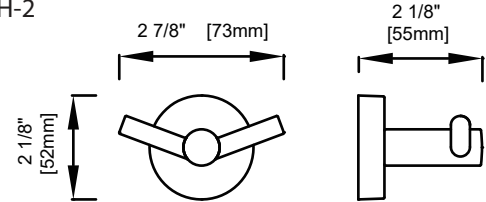

- POLISHED CHROME (PC)
- BRUSHED NICKEL (BN)
- MATTE BLACK (MB)

MATERIAL

- ZINC
- STAINLESS STEEL 304

WARRANTY

- LIFETIME LIMITED (RESIDENTIAL USE)
- ONE YEAR (COMMERCIAL USE)

Product Code	Name	Finishes	Sizes (mm)			Sizes (Inches)		
			Length	Width	Height	Length	Width	Height
SEA-TB12	SEA-11 Towel Bar	PC, BN, MB	357	52	73	14 1/8	2 1/16	2 7/8
SEA-TB18	SEA-18 Towel Bar	PC, BN, MB	509	52	73	20 1/8	2 1/16	2 7/8
SEA-TB24	SEA-24 Towel Bar	PC, BN, MB	662	52	73	26 1/8	2 1/16	2 7/8
SEA-TB30	SEA-30 Towel Bar	PC, BN, MB	814	52	73	32 1/8	2 1/16	2 7/8
SEA-DTB24	SEA-24 Double Towel Bar	PC, BN, MB	662	52	123	26 1/8	2 1/16	4 7/8
SEA-RH-1	SEA-Robe Hook	PC, BN, MB	52	53	73	2 1/16	2 1/16	2 7/8
SEA-RH-2	SEA-Double Robe Hook	PC, BN, MB	73	52	55	2 7/8	2 1/16	2 1/8
SEA-TPEURO	SEA-Tissue Holder	PC, BN, MB	206	52	73	8 1/8	2 1/16	2 7/8
SEA-TRRT	SEA-Towel Ring	PC, BN, MB	190	152	73	7 7/16	6	2 7/8
SEA-TPDROP	SEA-Tissue Holder	PC, BN, MB	155	148	73	6 1/8	5 13/16	2 7/8
SEA-TRSQ	SEA-Towel Ring	PC, BN, MB	200	168	73	7 7/8	6 5/8	2 7/8
SEA-TRRD	SEA-Towel Ring	PC, BN, MB	180	212	73	7 1/16	8 3/8	2 7/8

Bathroom
Accessories

Seattle

- Zinc back plate
- Mounting kit included

12"/18"/24"/30" Towel Bar
SEA-TB12/TB18/TB24/TB30-PC

24" Double Towel Bar
SEA-DTB24-PC

Robe Hook
SEA-RH-1-PC

Double Robe Hook
SEA-RH-2-PC

Tissue Holder
SEA-TPEURO-PC

Towel Ring
SEA-TRRT-PC

Tissue Holder
SEA-TPDROP-PC

Towel Ring
SEA-TRSQ-PC

Towel Ring
SEA-TRRD-PC

Seattle

- Zinc back plate
- Mounting kit included

12"/18"/24"/30" Towel Bar
SEA-TB12/18/24/30

24" Double Towel Bar
SEA-DTB24

Robe Hook
SEA-RH-1

Double Robe Hook
SEA-RH-2

Tissue Holder
SEA-TPEURO

Towel Ring
SEA-TRRT

Tissue Holder
SEA-TPDROP

Towel Ring
SEA-TRSQ

Towel Ring
SEATRRD