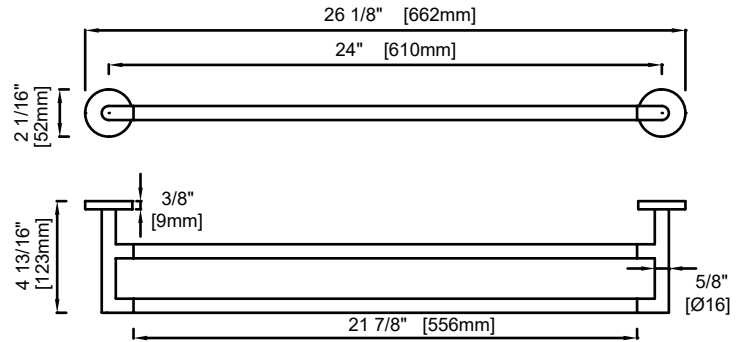

- POLISHED CHROME (PC)
- BRUSHED NICKEL (BN)
- MATTE BLACK (MB)

MATERIAL

- ZINC
- STAINLESS STEEL 304

WARRANTY

- LIFETIME LIMITED (RESIDENTIAL USE)
- ONE YEAR (COMMERCIAL USE)

Product Code	Name	Finishes	Sizes (mm)			Sizes (Inches)		
			Length	Width	Height	Length	Width	Height
SEA-TB12	SEA-11 Towel Bar	PC, BN, MB	357	52	73	14 1/8	2 1/16	2 7/8
SEA-TB18	SEA-18 Towel Bar	PC, BN, MB	509	52	73	20 1/8	2 1/16	2 7/8
SEA-TB24	SEA-24 Towel Bar	PC, BN, MB	662	52	73	26 1/8	2 1/16	2 7/8
SEA-TB30	SEA-30 Towel Bar	PC, BN, MB	814	52	73	32 1/8	2 1/16	2 7/8
SEA-DTB24	SEA-24 Double Towel Bar	PC, BN, MB	662	52	123	26 1/8	2 1/16	4 7/8
SEA-RH-1	SEA-Robe Hook	PC, BN, MB	52	53	73	2 1/16	2 1/16	2 7/8
SEA-RH-2	SEA-Double Robe Hook	PC, BN, MB	73	52	55	2 7/8	2 1/16	2 1/8
SEA-TPEURO	SEA-Tissue Holder	PC, BN, MB	206	52	73	8 1/8	2 1/16	2 7/8
SEA-TRRT	SEA-Towel Ring	PC, BN, MB	190	152	73	7 7/16	6	2 7/8
SEA-TPDROP	SEA-Tissue Holder	PC, BN, MB	155	148	73	6 1/8	5 13/16	2 7/8
SEA-TRSQ	SEA-Towel Ring	PC, BN, MB	200	168	73	7 7/8	6 5/8	2 7/8
SEA-TRRD	SEA-Towel Ring	PC, BN, MB	180	212	73	7 1/16	8 3/8	2 7/8

Bathroom
Accessories

Seattle

- Zinc back plate
- Mounting kit included

12"/18"/24"/30" Towel Bar
SEA-TB12/TB18/TB24/TB30-PC

24" Double Towel Bar
SEA-DTB24-PC

Robe Hook
SEA-RH-1-PC

Double Robe Hook
SEA-RH-2-PC

Tissue Holder
SEA-TPEURO-PC

Towel Ring
SEA-TRRT-PC

Tissue Holder
SEA-TPDROP-PC

Towel Ring
SEA-TRSQ-PC

Towel Ring
SEA-TRRD-PC

Seattle

- Zinc back plate
- Mounting kit included

12"/18"/24"/30" Towel Bar
SEA-TB12/18/24/30

24" Double Towel Bar
SEA-DTB24

Robe Hook
SEA-RH-1

Double Robe Hook
SEA-RH-2

Tissue Holder
SEA-TPEURO

Towel Ring
SEA-TRRT

Tissue Holder
SEA-TPDROP

Towel Ring
SEA-TRSQ

Towel Ring
SEATRRD