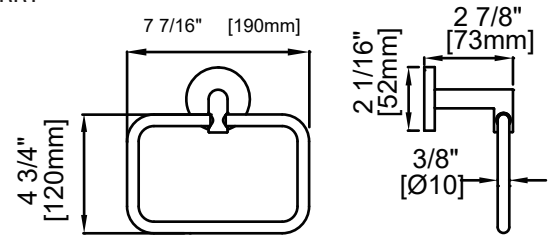

- POLISHED CHROME (PC)
- BRUSHED NICKEL (BN)
- MATTE BLACK (MB)

MATERIAL

- ZINC
- STAINLESS STEEL 304

WARRANTY

- LIFETIME LIMITED (RESIDENTIAL USE)
- ONE YEAR (COMMERCIAL USE)

Product Code	Name	Finishes	Sizes (mm)			Sizes (Inches)		
			Length	Width	Height	Length	Width	Height
SEA-TB12	SEA-11 Towel Bar	PC, BN, MB	357	52	73	14 1/8	2 1/16	2 7/8
SEA-TB18	SEA-18 Towel Bar	PC, BN, MB	509	52	73	20 1/8	2 1/16	2 7/8
SEA-TB24	SEA-24 Towel Bar	PC, BN, MB	662	52	73	26 1/8	2 1/16	2 7/8
SEA-TB30	SEA-30 Towel Bar	PC, BN, MB	814	52	73	32 1/8	2 1/16	2 7/8
SEA-DTB24	SEA-24 Double Towel Bar	PC, BN, MB	662	52	123	26 1/8	2 1/16	4 7/8
SEA-RH-1	SEA-Robe Hook	PC, BN, MB	52	53	73	2 1/16	2 1/16	2 7/8
SEA-RH-2	SEA-Double Robe Hook	PC, BN, MB	73	52	55	2 7/8	2 1/16	2 1/8
SEA-TPEURO	SEA-Tissue Holder	PC, BN, MB	206	52	73	8 1/8	2 1/16	2 7/8
SEA-TRRT	SEA-Towel Ring	PC, BN, MB	190	152	73	7 7/16	6	2 7/8
SEA-TPDROP	SEA-Tissue Holder	PC, BN, MB	155	148	73	6 1/8	5 13/16	2 7/8
SEA-TRSQ	SEA-Towel Ring	PC, BN, MB	200	168	73	7 7/8	6 5/8	2 7/8
SEA-TRRD	SEA-Towel Ring	PC, BN, MB	180	212	73	7 1/16	8 3/8	2 7/8

Bathroom
Accessories

Seattle

- Zinc back plate
- Mounting kit included

12"/18"/24"/30" Towel Bar
SEA-TB12/TB18/TB24/TB30-PC

24" Double Towel Bar
SEA-DTB24-PC

Robe Hook
SEA-RH-1-PC

Double Robe Hook
SEA-RH-2-PC

Tissue Holder
SEA-TPEURO-PC

Towel Ring
SEA-TRRT-PC

Tissue Holder
SEA-TPDROP-PC

Towel Ring
SEA-TRSQ-PC

Towel Ring
SEA-TRRD-PC

Seattle

- Zinc back plate
- Mounting kit included

12"/18"/24"/30" Towel Bar
SEA-TB12/18/24/30

24" Double Towel Bar
SEA-DTB24

Robe Hook
SEA-RH-1

Double Robe Hook
SEA-RH-2

Tissue Holder
SEA-TPEURO

Towel Ring
SEA-TRRT

Tissue Holder
SEA-TPDROP

Towel Ring
SEA-TRSQ

Towel Ring
SEATRRD