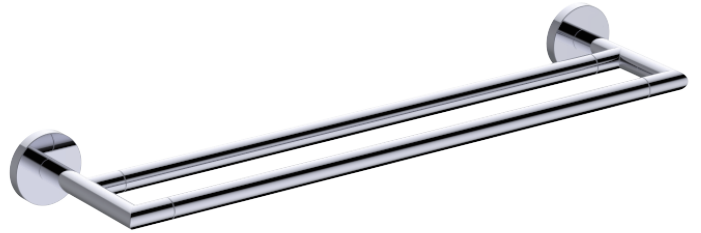

Seattle

- Zinc back plate
- Mounting kit included

PRODUCT SPECIFICATION SHEET

SEATTLE SERIES

SEA-TRRD-PC

FEATURES

- MODERN DESIGN
- CAST BACKINGS
- ZINC+STEEL COMPOSITION
- WALL MOUNTED

FINISHES IN STOCK

- POLISHED CHROME (PC)
- BRUSHED NICKEL (BN)
- MATTE BLACK (MB)

MATERIAL

- ZINC
- STAINLESS STEEL 304

WARRANTY

- LIFETIME LIMITED (RESIDENTIAL USE)
- ONE YEAR (COMMERCIAL USE)

Product Code	Name	Finishes	Sizes (mm)			Sizes (Inches)		
			Length	Width	Height	Length	Width	Height
SEA-TB12	SEA-11 Towel Bar	PC, BN, MB	357	52	73	14 1/8	2 1/16	2 7/8
SEA-TB18	SEA-18 Towel Bar	PC, BN, MB	509	52	73	20 1/8	2 1/16	2 7/8
SEA-TB24	SEA-24 Towel Bar	PC, BN, MB	662	52	73	26 1/8	2 1/16	2 7/8
SEA-TB30	SEA-30 Towel Bar	PC, BN, MB	814	52	73	32 1/8	2 1/16	2 7/8
SEA-DTB24	SEA-24 Double Towel Bar	PC, BN, MB	662	52	123	26 1/8	2 1/16	4 7/8
SEA-RH-1	SEA-Robe Hook	PC, BN, MB	52	53	73	2 1/16	2 1/16	2 7/8
SEA-RH-2	SEA-Double Robe Hook	PC, BN, MB	73	52	55	2 7/8	2 1/16	2 1/8
SEA-TPEURO	SEA-Tissue Holder	PC, BN, MB	206	52	73	8 1/8	2 1/16	2 7/8
SEA-TRRT	SEA-Towel Ring	PC, BN, MB	190	152	73	7 7/16	6	2 7/8
SEA-TPDROP	SEA-Tissue Holder	PC, BN, MB	155	148	73	6 1/8	5 13/16	2 7/8
SEA-TRSQ	SEA-Towel Ring	PC, BN, MB	200	168	73	7 7/8	6 5/8	2 7/8
SEA-TRRD	SEA-Towel Ring	PC, BN, MB	180	212	73	7 1/16	8 3/8	2 7/8

Bathroom
Accessories

Seattle

- Zinc back plate
- Mounting kit included

12"/18"/24"/30" Towel Bar
SEA-TB12/TB18/TB24/TB30-PC

24" Double Towel Bar
SEA-DTB24-PC

Robe Hook
SEA-RH-1-PC

Double Robe Hook
SEA-RH-2-PC

Tissue Holder
SEA-TPEURO-PC

Towel Ring
SEA-TRRT-PC

Tissue Holder
SEA-TPDROP-PC

Towel Ring
SEA-TRSQ-PC

Towel Ring
SEA-TRRD-PC

Seattle

- Zinc back plate
- Mounting kit included

12"/18"/24"/30" Towel Bar
SEA-TB12/18/24/30