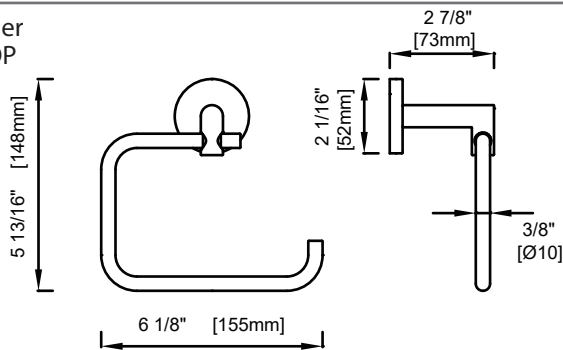

- POLISHED CHROME (PC)
- BRUSHED NICKEL (BN)
- MATTE BLACK (MB)

MATERIAL

- ZINC
- STAINLESS STEEL 304

WARRANTY

- LIFETIME LIMITED (RESIDENTIAL USE)
- ONE YEAR (COMMERCIAL USE)

Product Code	Name	Finishes	Sizes (mm)			Sizes (Inches)		
			Length	Width	Height	Length	Width	Height
SEA-TB12	SEA-11 Towel Bar	PC, BN, MB	357	52	73	14 1/8	2 1/16	2 7/8
SEA-TB18	SEA-18 Towel Bar	PC, BN, MB	509	52	73	20 1/8	2 1/16	2 7/8
SEA-TB24	SEA-24 Towel Bar	PC, BN, MB	662	52	73	26 1/8	2 1/16	2 7/8
SEA-TB30	SEA-30 Towel Bar	PC, BN, MB	814	52	73	32 1/8	2 1/16	2 7/8
SEA-DTB24	SEA-24 Double Towel Bar	PC, BN, MB	662	52	123	26 1/8	2 1/16	4 7/8
SEA-RH-1	SEA-Robe Hook	PC, BN, MB	52	53	73	2 1/16	2 1/16	2 7/8
SEA-RH-2	SEA-Double Robe Hook	PC, BN, MB	73	52	55	2 7/8	2 1/16	2 1/8
SEA-TPEURO	SEA-Tissue Holder	PC, BN, MB	206	52	73	8 1/8	2 1/16	2 7/8
SEA-TRRT	SEA-Towel Ring	PC, BN, MB	190	152	73	7 7/16	6	2 7/8
SEA-TPDROP	SEA-Tissue Holder	PC, BN, MB	155	148	73	6 1/8	5 13/16	2 7/8
SEA-TRSQ	SEA-Towel Ring	PC, BN, MB	200	168	73	7 7/8	6 5/8	2 7/8
SEA-TRRD	SEA-Towel Ring	PC, BN, MB	180	212	73	7 1/16	8 3/8	2 7/8

Bathroom
Accessories

Seattle

- Zinc back plate
- Mounting kit included

12"/18"/24"/30" Towel Bar
SEA-TB12/TB18/TB24/TB30-PC

24" Double Towel Bar
SEA-DTB24-PC

Robe Hook
SEA-RH-1-PC

Double Robe Hook
SEA-RH-2-PC

Tissue Holder
SEA-TPEURO-PC

Towel Ring
SEA-TRRT-PC

Tissue Holder
SEA-TPDROP-PC

Towel Ring
SEA-TRSQ-PC

Towel Ring
SEA-TRRD-PC

Seattle

- Zinc back plate
- Mounting kit included

12"/18"/24"/30" Towel Bar
SEA-TB12/18/24/30

24" Double Towel Bar
SEA-DTB24

Robe Hook
SEA-RH-1

Double Robe Hook
SEA-RH-2

Tissue Holder
SEA-TPEURO

Towel Ring
SEA-TRRT

Tissue Holder
SEA-TPDROP

Towel Ring
SEA-TRSQ

Towel Ring
SEATRRD