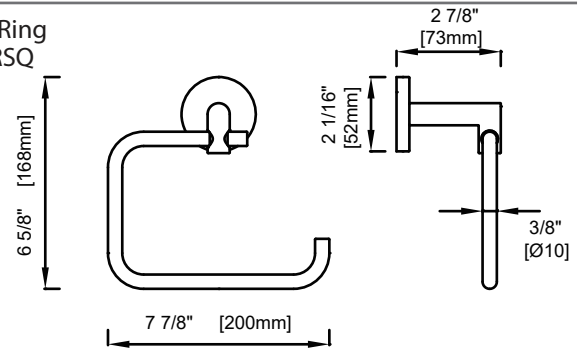

- POLISHED CHROME (PC)
- BRUSHED NICKEL (BN)
- MATTE BLACK (MB)

MATERIAL

- ZINC
- STAINLESS STEEL 304

WARRANTY

- LIFETIME LIMITED (RESIDENTIAL USE)
- ONE YEAR (COMMERCIAL USE)

Product Code	Name	Finishes	Sizes (mm)			Sizes (Inches)		
			Length	Width	Height	Length	Width	Height
SEA-TB12	SEA-11 Towel Bar	PC, BN, MB	357	52	73	14 1/8	2 1/16	2 7/8
SEA-TB18	SEA-18 Towel Bar	PC, BN, MB	509	52	73	20 1/8	2 1/16	2 7/8
SEA-TB24	SEA-24 Towel Bar	PC, BN, MB	662	52	73	26 1/8	2 1/16	2 7/8
SEA-TB30	SEA-30 Towel Bar	PC, BN, MB	814	52	73	32 1/8	2 1/16	2 7/8
SEA-DTB24	SEA-24 Double Towel Bar	PC, BN, MB	662	52	123	26 1/8	2 1/16	4 7/8
SEA-RH-1	SEA-Robe Hook	PC, BN, MB	52	53	73	2 1/16	2 1/16	2 7/8
SEA-RH-2	SEA-Double Robe Hook	PC, BN, MB	73	52	55	2 7/8	2 1/16	2 1/8
SEA-TPEURO	SEA-Tissue Holder	PC, BN, MB	206	52	73	8 1/8	2 1/16	2 7/8
SEA-TRRT	SEA-Towel Ring	PC, BN, MB	190	152	73	7 7/16	6	2 7/8
SEA-TPDROP	SEA-Tissue Holder	PC, BN, MB	155	148	73	6 1/8	5 13/16	2 7/8
SEA-TRSQ	SEA-Towel Ring	PC, BN, MB	200	168	73	7 7/8	6 5/8	2 7/8
SEA-TRRD	SEA-Towel Ring	PC, BN, MB	180	212	73	7 1/16	8 3/8	2 7/8

Bathroom
Accessories

Seattle

- Zinc back plate
- Mounting kit included

12"/18"/24"/30" Towel Bar
SEA-TB12/TB18/TB24/TB30-PC

24" Double Towel Bar
SEA-DTB24-PC

Robe Hook
SEA-RH-1-PC

Double Robe Hook
SEA-RH-2-PC

Tissue Holder
SEA-TPEURO-PC

Towel Ring
SEA-TRRT-PC

Tissue Holder
SEA-TPDROP-PC

Towel Ring
SEA-TRSQ-PC

Towel Ring
SEA-TRRD-PC

Seattle

- Zinc back plate
- Mounting kit included

12"/18"/24"/30" Towel Bar
SEA-TB12/18/24/30

24" Double Towel Bar
SEA-DTB24

Robe Hook
SEA-RH-1

Double Robe Hook
SEA-RH-2

Tissue Holder
SEA-TPEURO

Towel Ring
SEA-TRRT

Tissue Holder
SEA-TPDROP

Towel Ring
SEA-TRSQ

Towel Ring
SEATRRD