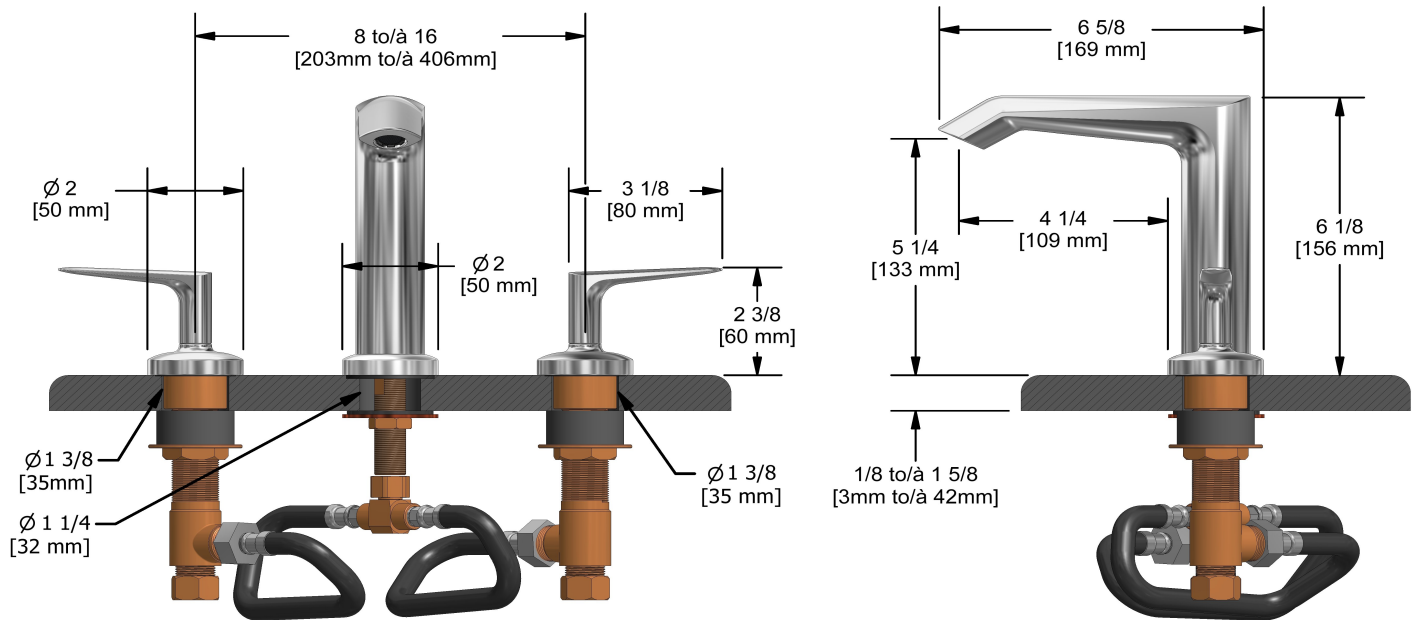

8" lavatory faucet
VY08

Specifications

Descriptions

- Ceramic cartridge
- Push drain
- 3/8" speedway compression

Available colors

- C : Chrome

Available flows

- 3.7 L/min, 1 gpm (US) 60psi
- 1.9 L/min, 0.5 gpm (US) 60psi (VY08-05)

Certifications

- CSA B125.1
- NSF/ANSI standard 61 and 372
- ASME A112.18.1
- CMR248 Approval
- ADA

Sizes, models and finishes may differ from those presented.

Warranty

This **Riobel Inc.** product you have purchased carries a Limited Lifetime Warranty on the chrome, PVD finish, blacks and all working parts and is guaranteed from the initial purchase date against all manufacturing defects. All other finishes, including plastic components, are guaranteed for one year. All electric and/or electronic parts are covered by a 5-year limited warranty.