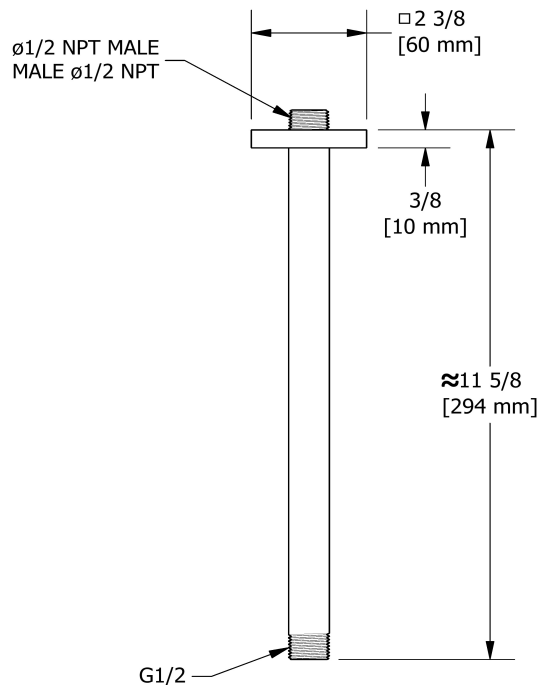

30 cm (12") vertical shower arm

517

Specifications

Descriptions

- 1/2" inlet male NPT
- Square flange with set screw

Available colors

- C : Chrome
- BN : Brushed Nickel (PVD)

Sizes, models and finishes may differ from those presented.