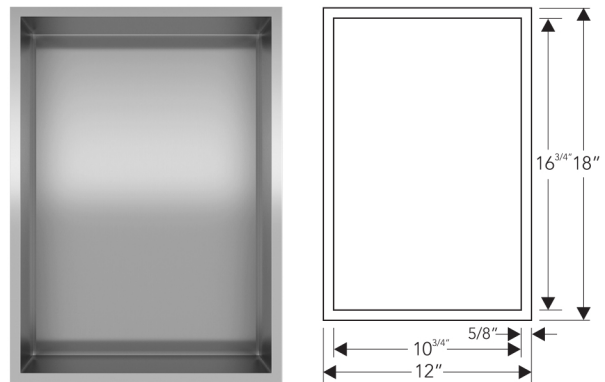

FEATURES

- Premium 304 Grade Stainless Steel
- Flushmount Profile
- Equipped with SoundDefy™ noise concealing technology
- Sloped bottom ensures proper drainage of water.
- Y I B O N D adhesive included to tile the back of the shelf as per client's preference.
- Optional Top Mount Installation as per client's preference.
- Fillers provided to Flushmount with tiles of thicknesses 4mm, 6mm, 8mm, 10mm & 12mm
- No installation hardware required.

Model	Finish	Profile	Size(Inner)	Size(Outer)	Rim	Depth	Bottom Slope
Y-19B	Brushed	Flushmount	10 ^{3/4} x 16 ^{3/4} inches 275 x 427 mm	12 x 18 inches 305 x 457 mm	5/8 inches 15 mm	3 ^{3/4} inches 95 mm	3/16 inches 5 mm
Y-19P	Polished						
Y-19 WHT	White						
Y-19 BLK	Black						
Y-19 ORB	Oil Rubbed Bronze						
Y-19 LGR	Lime Green						
Y-19 ORNG	Orange						