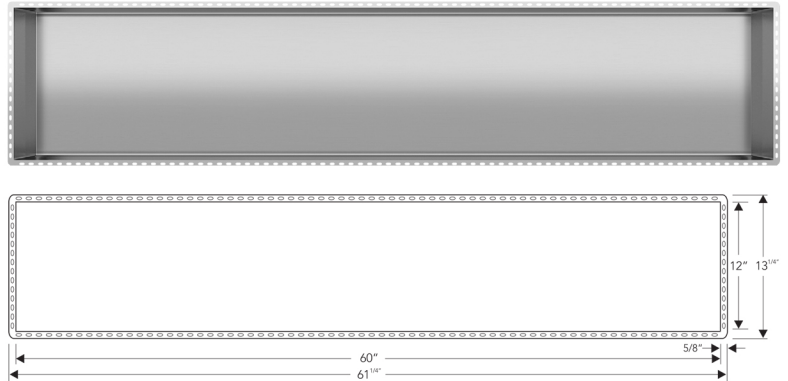

## Y I S H E L F Specifications

### FEATURES

- Premium 304 Grade Stainless Steel
- Undermount Profile
- Equipped with SoundDefy™ noise concealing technology
- Sloped bottom ensures proper drainage of water.
- Y I B O N D adhesive included to tile the back of the shelf as per client's preference.
- No installation hardware required.

Model	Finish	Profile	Size(Inner)	Size(Outer)	Rim	Depth	Bottom Slope
Y-16B	Brushed	Undermount	60 x 12 inches 1524 x 305 mm	61 <sup>1/4</sup> x 13 <sup>1/4</sup> inches 1554 x 335 mm	5/8 inches 15 mm	3 <sup>3/4</sup> inches 95 mm	3/16 inches 5 mm
Y-16P	Polished						
Y-16 WHT	White						
Y-16 BLK	Black						
Y-16 ORB	Oil Rubbed Bronze						
Y-16 LGR	Lime Green						
Y-16 ORNG	Orange						