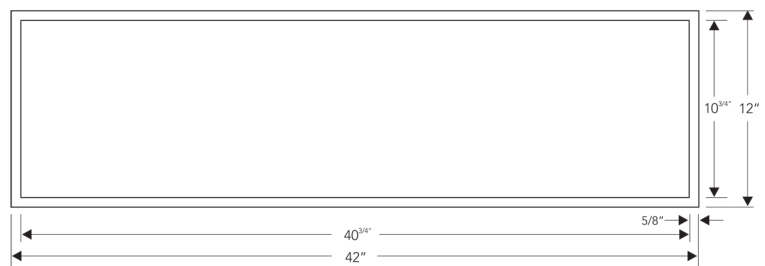

FEATURES

- Premium 304 Grade Stainless Steel
- Flushmount Profile
- Equipped with SoundDefy™ noise concealing technology
- Sloped bottom ensures proper drainage of water.
- Y I B O N D adhesive included to tile the back of the shelf as per client's preference.
- Optional Top Mount Installation as per client's preference.
- Fillers provided to Flushmount with tiles of thicknesses 4mm, 6mm, 8mm, 10mm & 12mm
- No installation hardware required.

Model	Finish	Profile	Size(Inner)	Size(Outer)	Rim	Depth	Bottom Slope
Y-13B	Brushed	Flushmount	40 ^{3/4} x 10 ^{3/4} inches 1037 x 275 mm	42 x 12 inches 1067 x 305 mm	5/8 inches 15 mm	3 ^{3/4} inches 95 mm	3/16 inches 5 mm
Y-13P	Polished						
Y-13 WHT	White						
Y-13 BLK	Black						
Y-13 ORB	Oil Rubbed Bronze						
Y-13 LGR	Lime Green						
Y-13 ORNG	Orange						