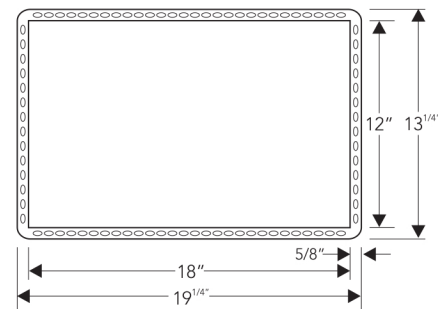

FEATURES

- Premium 304 Grade Stainless Steel
- Undermount Profile
- Equipped with SoundDefy™ noise concealing technology
- Sloped bottom ensures proper drainage of water.
- Y I B O N D adhesive included to tile the back of the shelf as per client's preference.
- No installation hardware required.

Model	Finish	Profile	Size(Inner)	Size(Outer)	Rim	Depth	Bottom Slope
Y-12B	Brushed	Undermount	18 x 12 inches 457 x 305 mm	19 ^{1/4} x 13 ^{1/4} inches 487 x 335 mm	5/8 inches 15 mm	3 ^{3/4} inches 95 mm	3/16 inches 5 mm
Y-12P	Polished						
Y-12 WHT	White						
Y-12 BLK	Black						
Y-12 ORB	Oil Rubbed Bronze						
Y-12 LGR	Lime Green						
Y-12 ORNG	Orange						