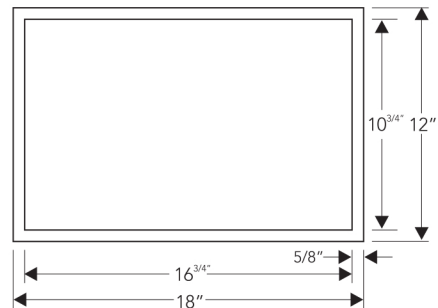

FEATURES

- Premium 304 Grade Stainless Steel
- Flushmount Profile
- Equipped with SoundDefy™ noise concealing technology
- Sloped bottom ensures proper drainage of water.
- Y I B O N D adhesive included to tile the back of the shelf as per client's preference.
- Optional Top Mount Installation as per client's preference.
- Fillers provided to Flushmount with tiles of thicknesses 4mm, 6mm, 8mm, 10mm & 12mm
- No installation hardware required.

Model	Finish	Profile	Size(Inner)	Size(Outer)	Rim	Depth	Bottom Slope
Y-11B	Brushed	Flushmount	16 ^{3/4} x 10 ^{3/4} inches 427 x 275 mm	18 x 12 inches 457 x 305 mm	5/8 inches 15 mm	3 ^{3/4} inches 95 mm	3/16 inches 5 mm
Y-11P	Polished						
Y-11 WHT	White						
Y-11 BLK	Black						
Y-11 ORB	Oil Rubbed Bronze						
Y-11 LGR	Lime Green						
Y-11 ORNG	Orange						