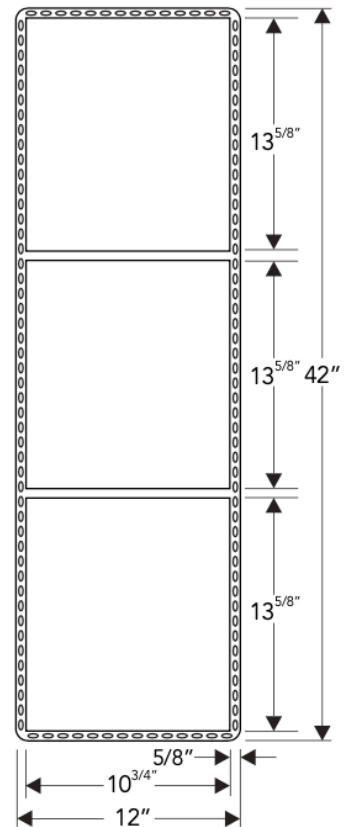

neelnox

LET
THERE
BE **DESIGN.**

FEATURES

- Premium 304 Grade Stainless Steel
- Undermount Profile
- Equipped with SoundDefy™ noise concealing technology
- Sloped bottom ensures proper drainage of water
- Y I B O N D adhesive included to tile the back of the shelf as per client's preference
- No installation hardware required

Model	Profile	Size (Inner)	Size (Outer)	Size (Niche)	Rim	Depth	Bottom Slope
Y-60	Undermount	12 x 42 inches 305 x 1067 mm	13 ^{1/4} x 25 ^{1/4} inches 335 x 640 mm	12 x 13 ^{5/8} inches 305 x 348 mm	5/8 inches 15 mm	3 ^{3/4} inches 97 mm	3/16 inches 5 mm

Product as shown in polished finish

Y-60P

Dimension in inches

Installation Notes

Cut out size : 13^{1/4} x 25^{1/4} inches

NOTE: Dimensions subject to change without notice.