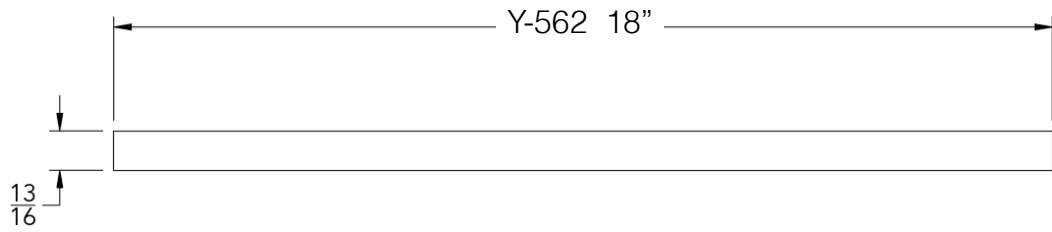

Dimensions in inches

FRONT