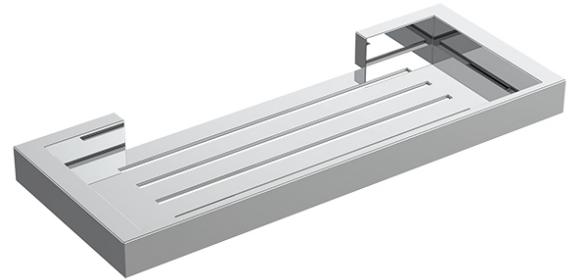

neelnox

LET
THERE
BE **DESIGN.**

FEATURES

- Premium 304 Grade Stainless Steel
- Solid Mount Construction
- Concealed Installation Hardware
- State of the art wall anchors included for installation on Dry wall or Tile.

Y | S H E L F

SERIES 520

Model	Product	Finishes
Y-521-P	12" Shelf	17 Finishes Available

FINISHES	Polished (-P)	Brushed Bronze (-BBRZ)	Light Beige (-LTBGE)
	Brushed (-B)	Antique Brass (-ABRS)	Grey (-GRAY)
	Brushed Gold (-BGLD)	Antique Copper (-ACOP)	Beige (-BEIGE)
	Matte Black (-BLK)	Matte White (-WHT)	Polished Gold (-PGLD)
	Oil Rubbed Bronze (-ORB)	Brushed Black (-BRBLK)	Polished Rose Gold (-PRGD)
	Brushed Brass (-BBRS)	Brushed Rose Gold (-BRGD)	