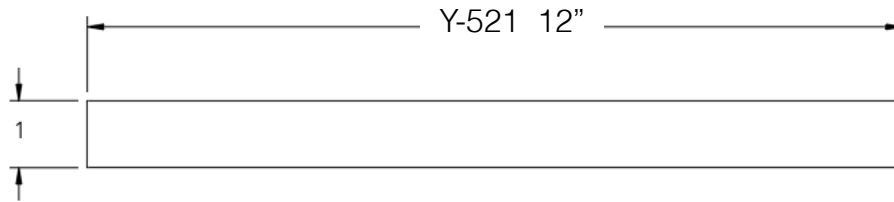

Dimensions in inches

FRONT