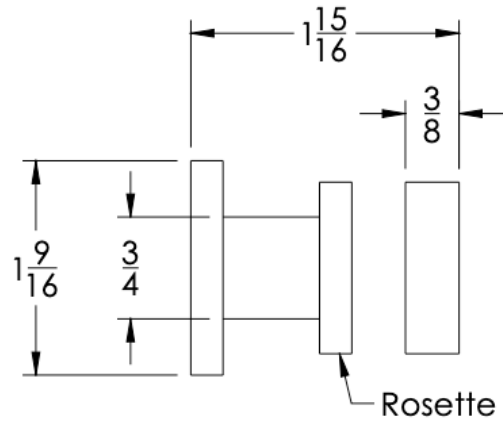

neelnox

LET
THERE
BE **DESIGN.**

FEATURES

- Premium 304 Grade Stainless Steel
- Solid Mount Construction
- Concealed Installation Hardware
- Solid End Cap provided for side opposite to the door for a seamless look

Single Knob shown with a Small Rosette

Small Rosette

COLLECTION NAVIGATOR

SINGLE KNOB

Model	Product	Finishes Available
NAV-KNS-GR <u>XX-XX</u>	Single Knob	Multiple finishes available. Over 23 finishes to choose from.

FRONT

SIDE

TOP

Small Rosette

Installation Notes: Center to center hole drilling dimension are same as mentioned in column. Diameter of glass hole for installation is 1/2".

Standard hardware supplied can accommodate glass thicknesses 1/4" to 1/2". Please contact us for custom hardware in case glass thickness exceeds 1/2".