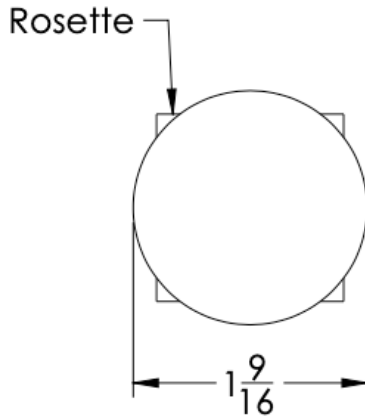

FRONT

SIDE

TOP

Small Rosette

Installation Notes: Center to center hole drilling dimension are same as mentioned in column. Diameter of glass hole for installation is 1/2".

Standard hardware supplied can accommodate glass thicknesses 1/4" to 1/2". Please contact us for custom hardware in case glass thickness exceeds 1/2".

Dimensions in inches

NOTE: Dimensions subject to change without notice.