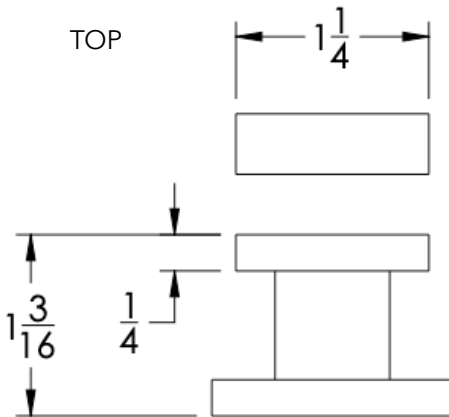

FRONT

SIDE

TOP

Small Rosette

Installation Notes: Center to center hole drilling dimension are same as mentioned in column. Diameter of glass hole for installation is 1/2".

Standard hardware supplied can accommodate glass thicknesses 1/4" to 1/2". Please contact us for custom hardware in case glass thickness exceeds 1/2".

Dimensions in inches

NOTE: Dimensions subject to change without notice.