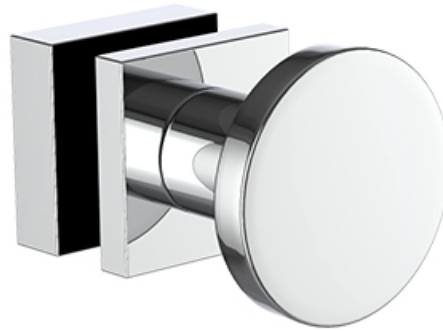

neelnox

LET
THERE
BE **DESIGN.**

FEATURES

- Premium 304 Grade Stainless Steel
- Solid Mount Construction
- Concealed Installation Hardware
- Solid End Cap provided for side opposite to the door for a seamless look

Single Knob shown with a Small Rosette

Small Rosette

COLLECTION NAVIGATOR

SINGLE KNOB

Model	Product	Finishes Available
NAV-KNS-GR <u>XX-XX</u>	Single Knob	Multiple finishes available. Over 23 finishes to choose from.

FRONT

SIDE

TOP

Small Rosette

Installation Notes: Center to center hole drilling dimension are same as mentioned in column. Diameter of glass hole for installation is 1/2".

Standard hardware supplied can accommodate glass thicknesses 1/4" to 1/2". Please contact us for custom hardware in case glass thickness exceeds 1/2".