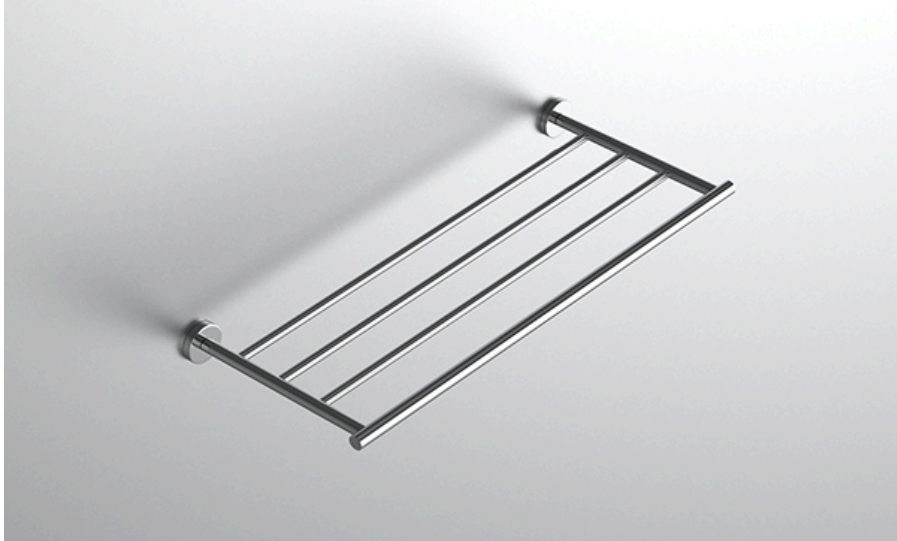

neelnox

LET
THERE
BE **DESIGN.**

FEATURES

- Premium 304 Grade Stainless Steel
- Solid Mount Construction
- Concealed Installation Hardware
- State of the art wall anchors included for installation on Dry wall or Tile

COLLECTION MASTERPIECE

TOWEL RACK

Model	Product	Finishes Available
MST-TRK24-D	Towel Rack	Multiple finishes available. Over 23 finishes to choose from.

FINISHES			
	Polished (-P)	Antique Copper (-ACOP)	Polished Gold (-PGLD)
	Brushed (-B)	Polished Brass (-PBRS)	Brushed Copper (-BCOP)
	Brushed Gold (-BGLD)	Matte White (-WHT)	Brushed Rose Gold (-BRGD)
	Matte Black (-BLK)	Brushed Modern Bronze (-BMBRZ)	Brushed Black (-BRBLK)
	Oil Rubbed Bronze (-ORB)	Glossy White (-GWHT)	Polished Black (-PBLK)
	Brushed Brass (-BBRS)	Polished Rose Gold (-PRGD)	Antique Nickel (-ANKL)
	Brushed Bronze (-BBRZ)	Unlacquered Brass (-UBRS)	Black Nickel (-NKBL)
	Antique Brass (-ABRS)	Polished Nickel (-PNKL)	

Dimensions in inches

FRONT

TOP

SIDE

NOTE: Dimensions subject to change without notice.