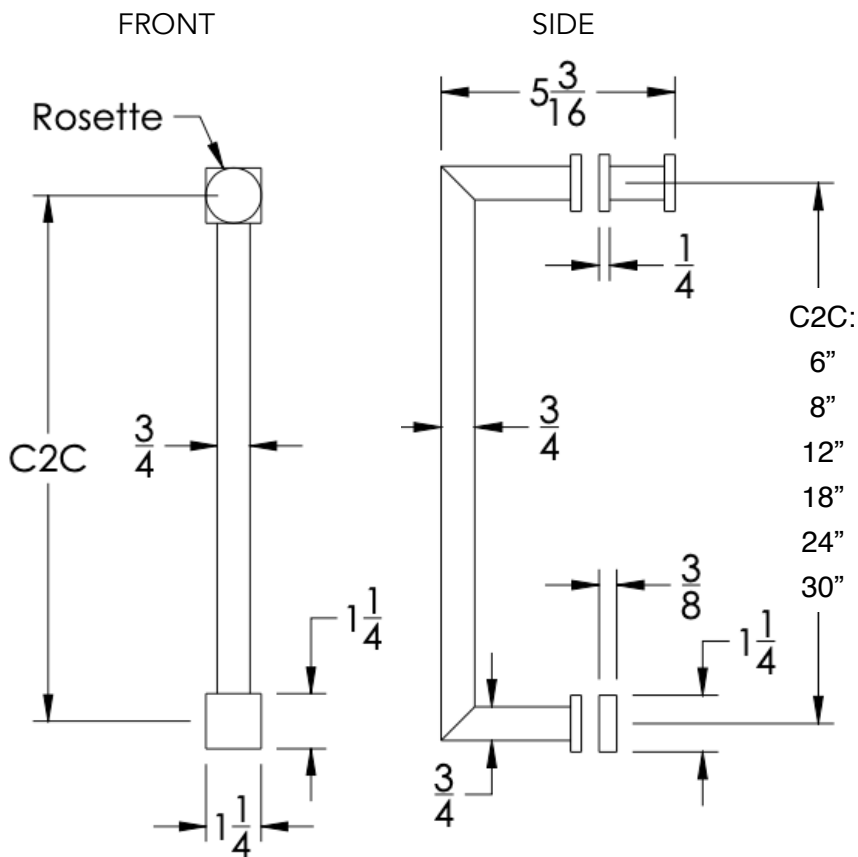

neelnox

LET
THERE
BE **DESIGN.**

FEATURES

- Premium 304 Grade Stainless Steel
- Solid Mount Construction
- Concealed Installation Hardware
- Solid End Cap provided for side opposite to the door for a seamless look

Single Door Handle with Knob

COLLECTION NAVIGATOR

SINGLE DOOR HANDLE WITH KNOB

Model	Product	Finishes Available
NAV-SDKN-GR <u>XX-XX</u>	Single Door Handle With Knob	Multiple finishes available. Over 23 finishes to choose from.

C2C	MODEL
6"	NAV-SDKN6-GR
8"	NAV-SDKN8-GR
12"	NAV-SDKN12-GR
18"	NAV-SDKN18-GR
24"	NAV-SDKN24-GR
30"	NAV-SDKN30-GR

Installation Notes: Center to center hole drilling dimension are same as mentioned in column. Diameter of glass hole for installation is $\frac{1}{2}$ ".