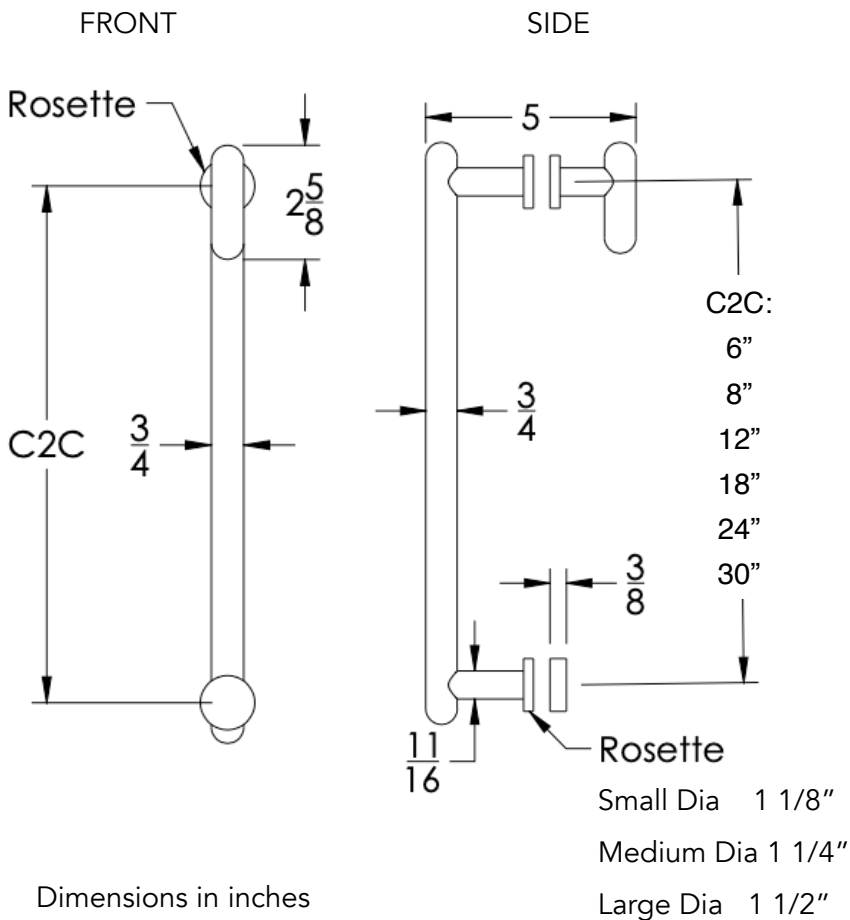

## FEATURES

- Premium 304 Grade Stainless Steel
- Solid Mount Construction
- Concealed Installation Hardware
- Solid End Cap provided for side opposite to the door for a seamless look

Small Rosette  
(Dia 1 1/8")

Medium Rosette  
(Dia 1 1/4")

Large Rosette  
(Dia 1 1/2")

Single Door Handle  
with Knob shown  
with a medium Rosette

C2C	Small Rosette	Medium Rosette	Large Rosette
6"	AIR-SDKN6-SR	AIR-SDKN6-MR	AIR-SDKN6-LR
8"	AIR-SDKN8-SR	AIR-SDKN8-MR	AIR-SDKN8-LR
12"	AIR-SDKN12-SR	AIR-SDKN12-MR	AIR-SDKN12-LR
18"	AIR-SDKN18-SR	AIR-SDKN18-MR	AIR-SDKN18-LR
24"	AIR-SDKN24-SR	AIR-SDKN24-MR	AIR-SDKN24-LR
30"	AIR-SDKN30-SR	AIR-SDKN30-MR	AIR-SDKN30-LR

**Installation Notes:** Center to center hole drilling dimension are same as mentioned in column. Diameter of glass hole for installation is 1/2".

Standard hardware supplied can accommodate glass thicknesses 1/4" to 1/2". Please contact us for custom hardware in case glass thickness exceeds 1/2".