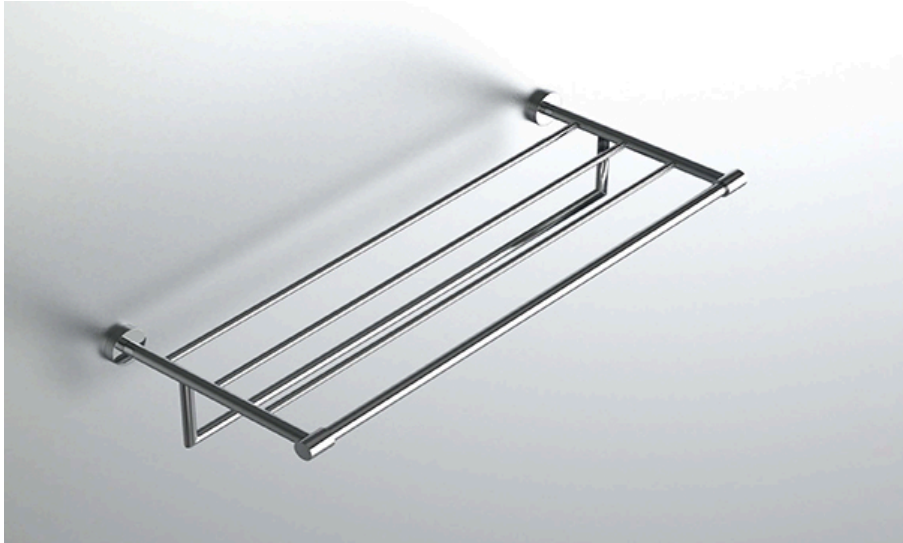

### FEATURES

- Premium 304 Grade Stainless Steel
- Solid Mount Construction
- Concealed Installation Hardware
- State of the art wall anchors included for installation on Dry wall or Tile

#### TOWEL RACK WITH BAR

Model	Product	Finishes Available
ENV-TRKB24	Towel Rack With Bar	Multiple finishes available. Over 23 finishes to choose from.

FINISHES			
	Polished (-P)	Antique Copper (-ACOP)	Polished Gold (-PGLD)
	Brushed (-B)	Polished Brass (-PBRS)	Brushed Copper (-BCOP)
	Brushed Gold (-BGLD)	Matte White (-WHT)	Brushed Rose Gold (-BRGD)
	Matte Black (-BLK)	Brushed Modern Bronze (-BMBRZ)	Brushed Black (-BRBLK)
	Oil Rubbed Bronze (-ORB)	Glossy White (-GWHT)	Polished Black (-PBLK)
	Brushed Brass (-BBRS)	Polished Rose Gold (-PRGD)	Antique Nickel (-ANKL)
	Brushed Bronze (-BBRZ)	Unlacquered Brass (-UBRS)	Black Nickel (-NKBL)
	Antique Brass (-ABRS)	Polished Nickel (-PNKL)	