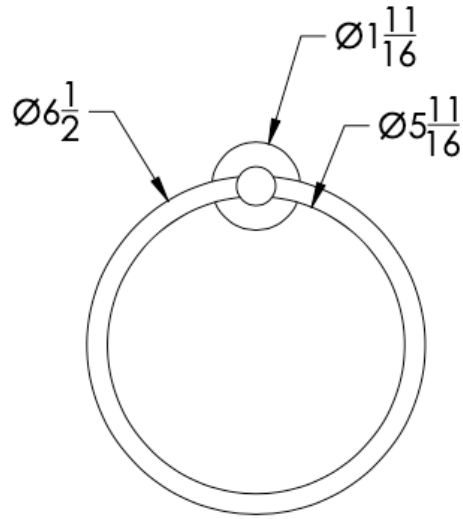

COLLECTION ENDEAVOR

TOWEL RING

Model	Product	Finishes Available
ENV-TWR1	Towel Ring	Multiple finishes available. Over 23 finishes to choose from.

FINISHES			
	Polished (-P)	Antique Copper (-ACOP)	Polished Gold (-PGLD)
	Brushed (-B)	Polished Brass (-PBRS)	Brushed Copper (-BCOP)
	Brushed Gold (-BGLD)	Matte White (-WHT)	Brushed Rose Gold (-BRGD)
	Matte Black (-BLK)	Brushed Modern Bronze (-BMBRZ)	Brushed Black (-BRBLK)
	Oil Rubbed Bronze (-ORB)	Glossy White (-GWHT)	Polished Black (-PBLK)
	Brushed Brass (-BBRS)	Polished Rose Gold (-PRGD)	Antique Nickel (-ANKL)
	Brushed Bronze (-BBRZ)	Unlacquered Brass (-UBRS)	Black Nickel (-NKBL)
	Antique Brass (-ABRS)	Polished Nickel (-PNKL)	

Dimension in inches

FRONT

TOP

SIDE

NOTE: Dimensions subject to change without notice.