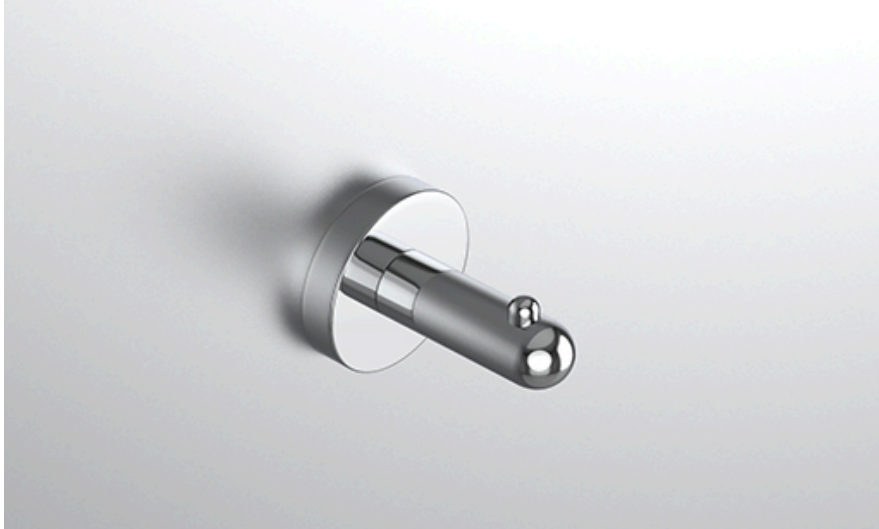

neelnox

LET
THERE
BE **DESIGN.**

FEATURES

- Premium 304 Grade Stainless Steel
- Solid Mount Construction
- Concealed Installation Hardware
- State of the art wall anchors included for installation on Dry wall or Tile

COLLECTION AIRE

ROBE HOOK

Model	Product	Finishes Available
AIR-RHS1	Robe Hook	Multiple finishes available. Over 23 finishes to choose from.

FINISHES			
	Polished (-P)	Antique Copper (-ACOP)	Polished Gold (-PGLD)
	Brushed (-B)	Polished Brass (-PBRS)	Brushed Copper (-BCOP)
	Brushed Gold (-BGLD)	Matte White (-WHT)	Brushed Rose Gold (-BRGD)
	Matte Black (-BLK)	Brushed Modern Bronze (-BMBRZ)	Brushed Black (-BRBLK)
	Oil Rubbed Bronze (-ORB)	Glossy White (-GWHT)	Polished Black (-PBLK)
	Brushed Brass (-BBRS)	Polished Rose Gold (-PRGD)	Antique Nickel (-ANKL)
	Brushed Bronze (-BBRZ)	Unlacquered Brass (-UBRS)	Black Nickel (-NKBL)
	Antique Brass (-ABRS)	Polished Nickel (-PNKL)	

Dimensions in inches

FRONT

TOP

SIDE

NOTE: Dimensions subject to change without notice.