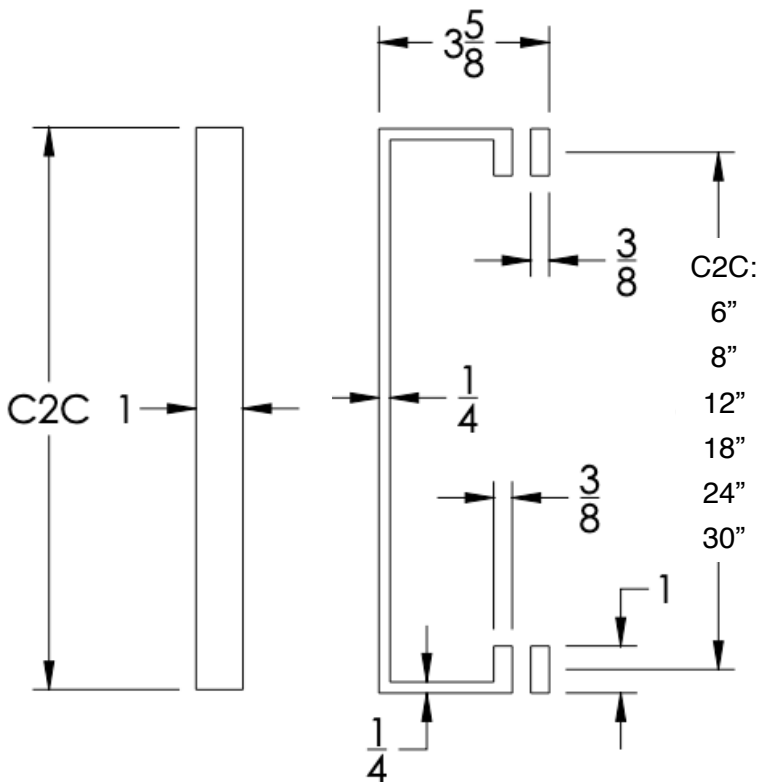

C2C	MODEL
6"	AVG-SSD6-GR
8"	AVG-SSD8-GR
12"	AVG-SSD12-GR
18"	AVG-SSD18-GR
24"	AVG-SSD24-GR
30"	AVG-SSD30-GR

FRONT

SIDE

**Installation Notes:** Center to center hole drilling dimension are same as mentioned in column. Diameter of glass hole for installation is  $\frac{1}{2}$ ".