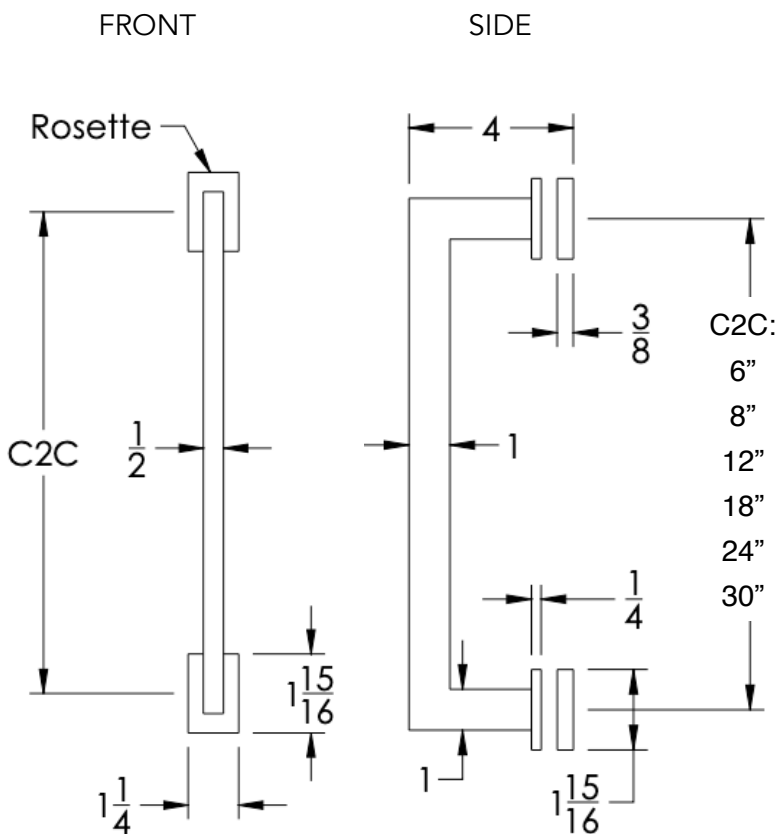

## FEATURES

- Premium 304 Grade Stainless Steel
- Solid Mount Construction
- Concealed Installation Hardware
- Solid End Cap provided for side opposite to the door for a seamless look

C2C	MODEL
6"	ARG-SSD6-GR
8"	ARG-SSD8-GR
12"	ARG-SSD12-GR
18"	ARG-SSD18-GR
24"	ARG-SSD24-GR
30"	ARG-SSD30-GR

**Installation Notes:** Center to center hole drilling dimension are same as mentioned in column. Diameter of glass hole for installation is  $\frac{1}{2}$ ".