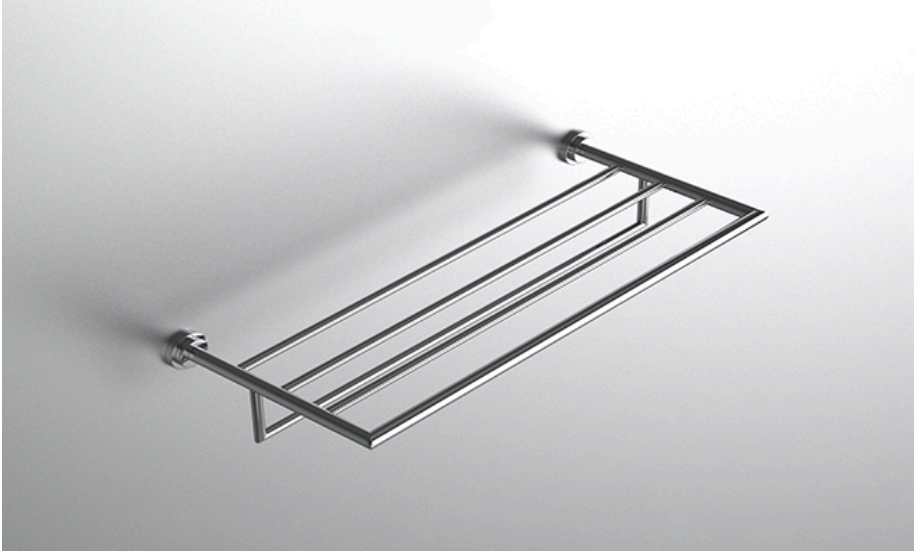

## FEATURES

- Premium 304 Grade Stainless Steel
- Solid Mount Construction
- Concealed Installation Hardware
- State of the art wall anchors included for installation on Dry wall or Tile

### TOWEL RACK WITH BAR

Model	Product	Finishes Available
FMC-TRKB24	Towel Rack With Bar	Multiple finishes available. Over 23 finishes to choose from.