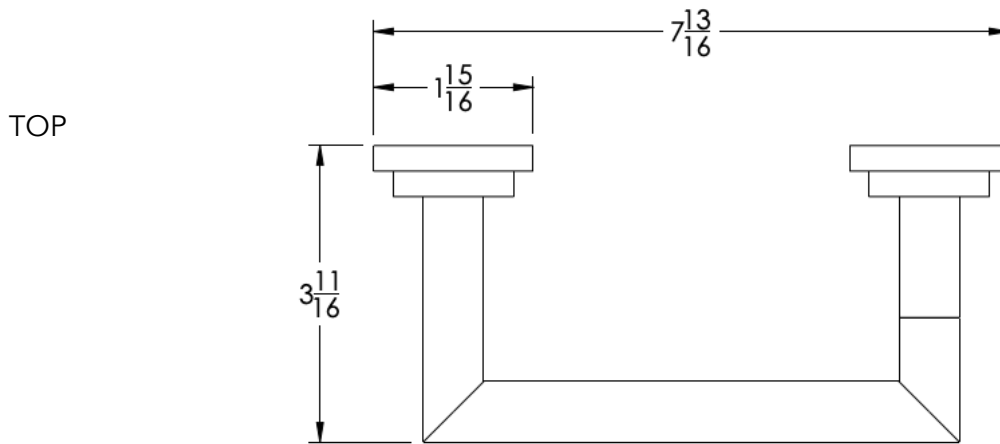

neelnox

LET
THERE
BE **DESIGN.**

FEATURES

- Premium 304 Grade Stainless Steel
- Solid Mount Construction
- Concealed Installation Hardware
- State of the art wall anchors included for installation on Dry wall or Tile

Dimensions in inches

NOTE: Dimensions subject to change without notice.