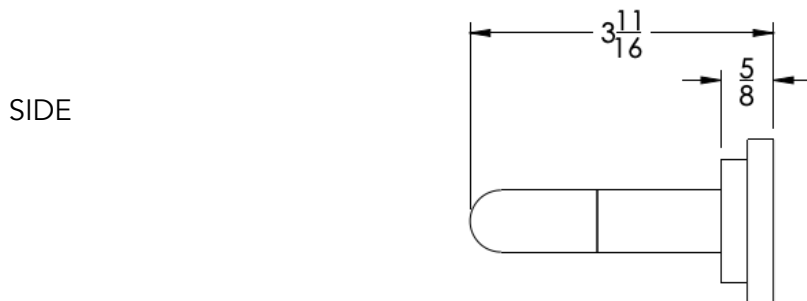

Dimensions in inches

NOTE: Dimensions subject to change without notice.