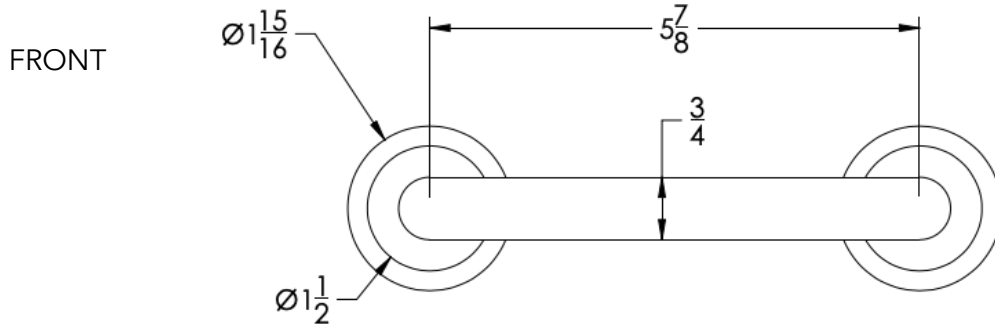

neelnox

LET
THERE
BE **DESIGN.**

FEATURES

- Premium 304 Grade Stainless Steel
- Solid Mount Construction
- Concealed Installation Hardware
- State of the art wall anchors included for installation on Dry wall or Tile

Dimensions in inches

NOTE: Dimensions subject to change without notice.