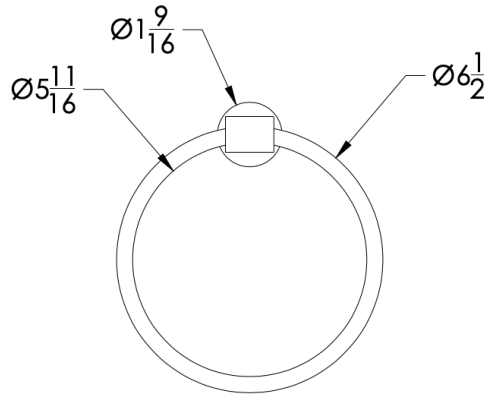

COLLECTION FORM MODERNE

TOWEL RING

Model	Product	Finishes Available
FMD-TWR3	Towel Ring	Multiple finishes available. Over 23 finishes to choose from.

FINISHES			
	Polished (-P)	Antique Copper (-ACOP)	Polished Gold (-PGLD)
	Brushed (-B)	Polished Brass (-PBRS)	Brushed Copper (-BCOP)
	Brushed Gold (-BGLD)	Matte White (-WHT)	Brushed Rose Gold (-BRGD)
	Matte Black (-BLK)	Brushed Modern Bronze (-BMBRZ)	Brushed Black (-BRBLK)
	Oil Rubbed Bronze (-ORB)	Glossy White (-GWHT)	Polished Black (-PBLK)
	Brushed Brass (-BBRS)	Polished Rose Gold (-PRGD)	Antique Nickel (-ANKL)
	Brushed Bronze (-BBRZ)	Unlacquered Brass (-UBRS)	Black Nickel (-NKBL)
	Antique Brass (-ABRS)	Polished Nickel (-PNKL)	

Dimensions in inches

FRONT

TOP

SIDE

NOTE: Dimensions subject to change without notice.