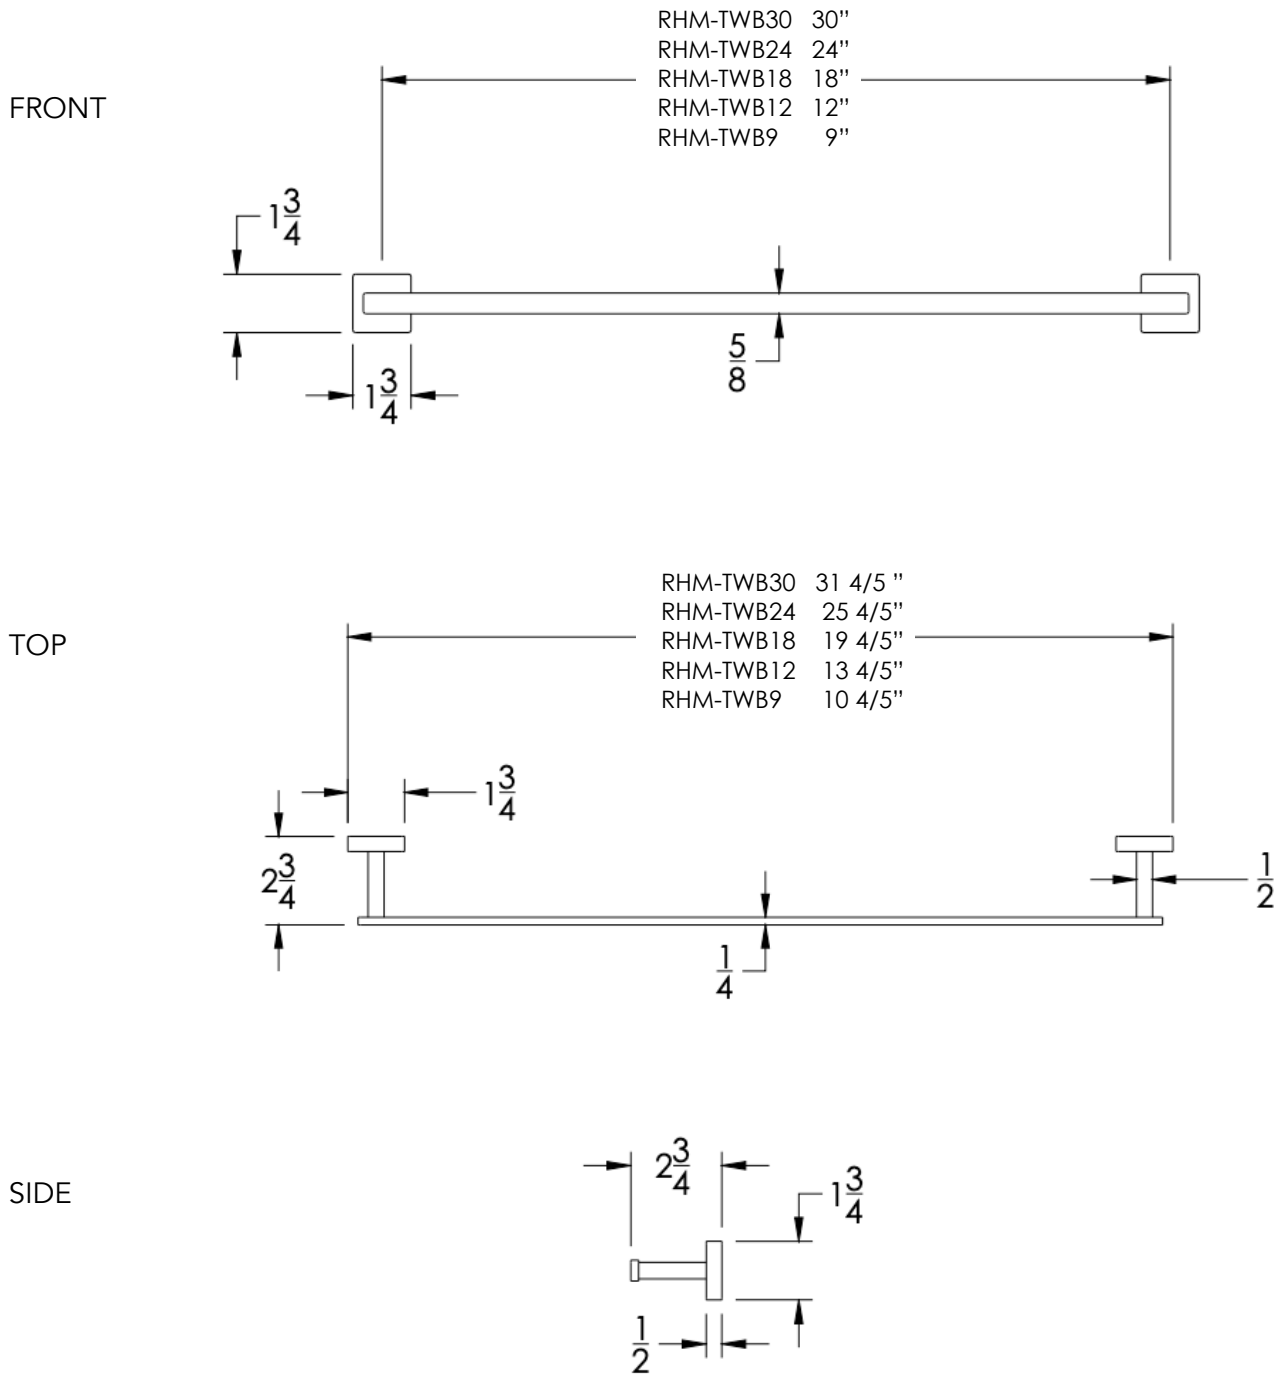

COLLECTION RHYME

TOWEL BAR

Model	Product	Finishes Available
RHM-TWB30	30" Towel Bar	Multiple finishes available. Over 23 finishes to choose from.
RHM-TWB24	24" Towel Bar	
RHM-TWB18	18" Towel Bar	
RHM-TWB12	12" Towel Bar	
RHM-TWB9	9" Towel Bar	

Dimensions in inches

NOTE: Dimensions subject to change without notice.