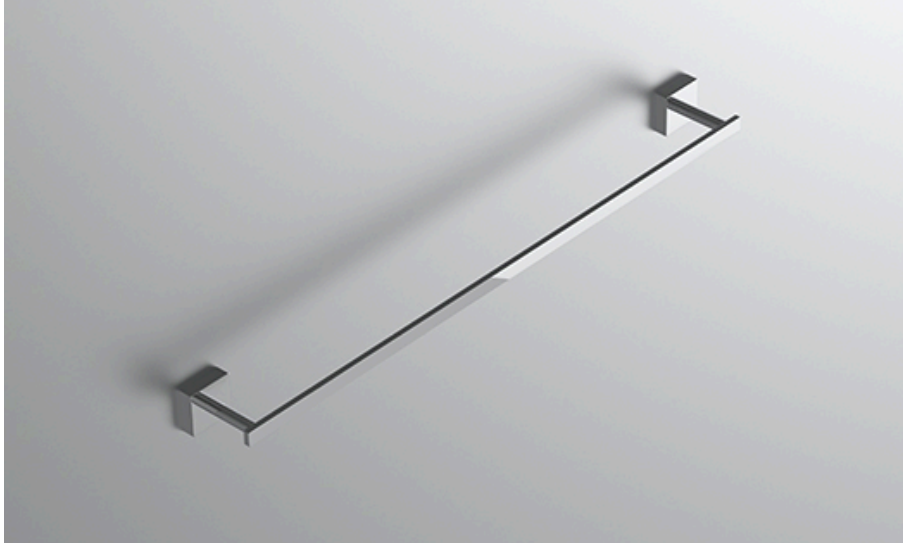

neelnox

LET
THERE
BE **DESIGN.**

FEATURES

- Premium 304 Grade Stainless Steel
- Solid Mount Construction
- Concealed Installation Hardware
- State of the art wall anchors included for installation on Dry wall or Tile

COLLECTION RHYME

TOWEL BAR

Model	Product	Finishes Available
RHM-TWB30	30" Towel Bar	Multiple finishes available. Over 23 finishes to choose from.
RHM-TWB24	24" Towel Bar	
RHM-TWB18	18" Towel Bar	
RHM-TWB12	12" Towel Bar	
RHM-TWB9	9" Towel Bar	