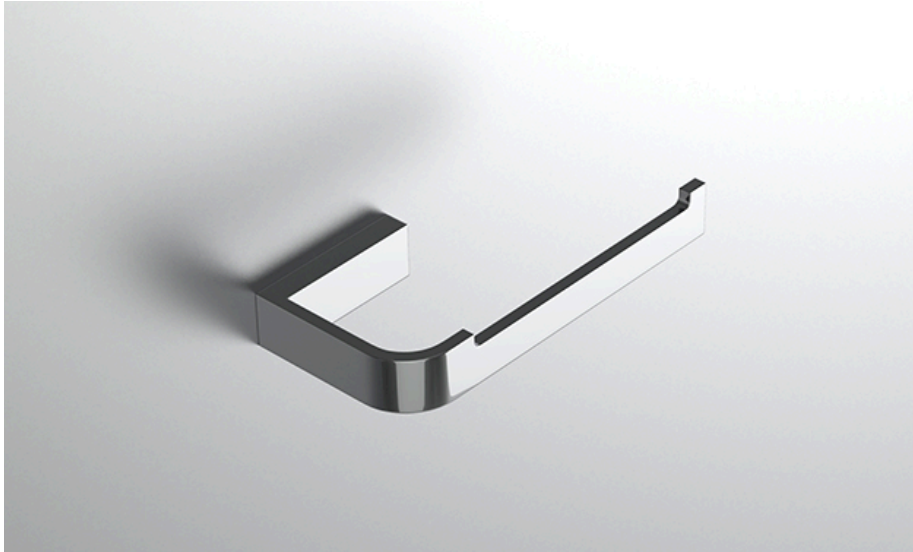

# neelnox

LET  
THERE  
BE **DESIGN.**

## FEATURES

- Premium 304 Grade Stainless Steel
- Solid Mount Construction
- Concealed Installation Hardware
- State of the art wall anchors included for installation on Dry wall or Tile