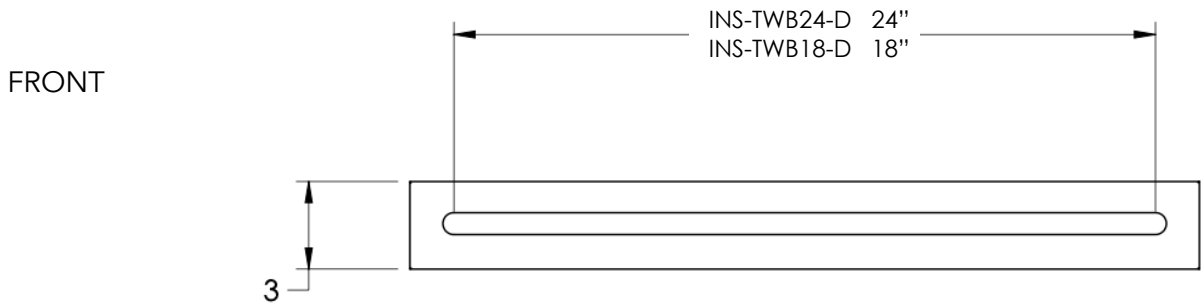

neelnox

LET
THERE
BE **DESIGN.**

FEATURES

- Premium 304 Grade Stainless Steel
- Solid Mount Construction
- Concealed Installation Hardware
- State of the art wall anchors included for installation on Dry wall or Tile

COLLECTION INSPIRE

TOWEL BAR

Model	Product	Finishes Available
INS-TWB24-D	Towel Bar	Multiple finishes available. Over 23 finishes to choose from.
INS-TWB18-D	Towel Bar	

FINISHES			
Polished (-P)	Antique Copper (-ACOP)	Polished Gold (-PGLD)	
Brushed (-B)	Polished Brass (-PBRS)	Brushed Copper (-BCOP)	
Brushed Gold (-BGLD)	Matte White (-WHT)	Brushed Rose Gold (-BRGD)	
Matte Black (-BLK)	Brushed Modern Bronze (-BMBRZ)	Brushed Black (-BRBLK)	
Oil Rubbed Bronze (-ORB)	Glossy White (-GWHT)	Polished Black (-PBLK)	
Brushed Brass (-BBRS)	Polished Rose Gold (-PRGD)	Antique Nickel (-ANKL)	
Brushed Bronze (-BBRZ)	Unlacquered Brass (-UBRS)	Black Nickel (-NKBL)	
Antique Brass (-ABRS)	Polished Nickel (-PNKL)		

Dimensions in inches

NOTE: Dimensions subject to change without notice.