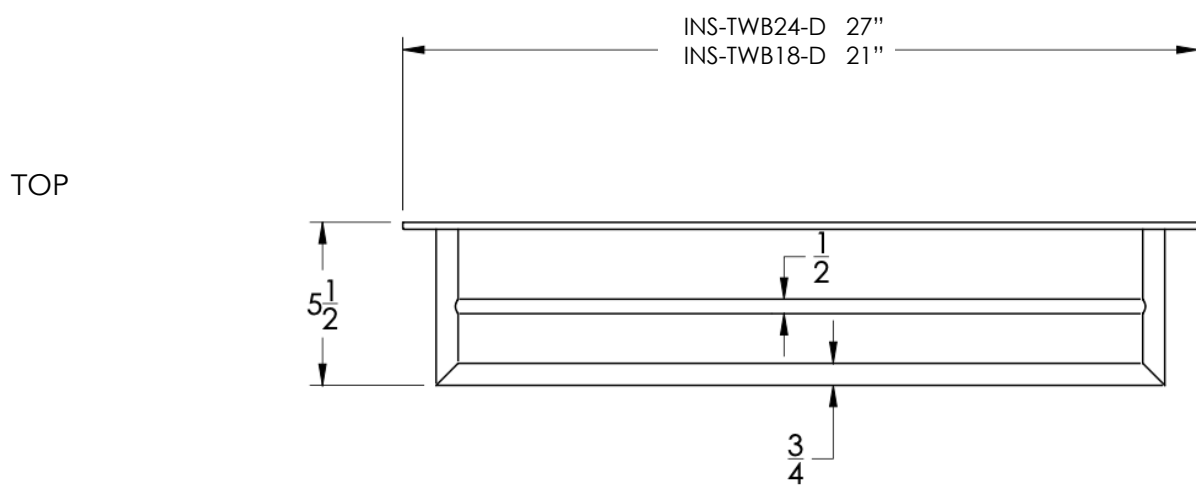

neelnox

LET
THERE
BE **DESIGN.**

FEATURES

- Premium 304 Grade Stainless Steel
- Solid Mount Construction
- Concealed Installation Hardware
- State of the art wall anchors included for installation on Dry wall or Tile

Dimensions in inches

NOTE: Dimensions subject to change without notice.