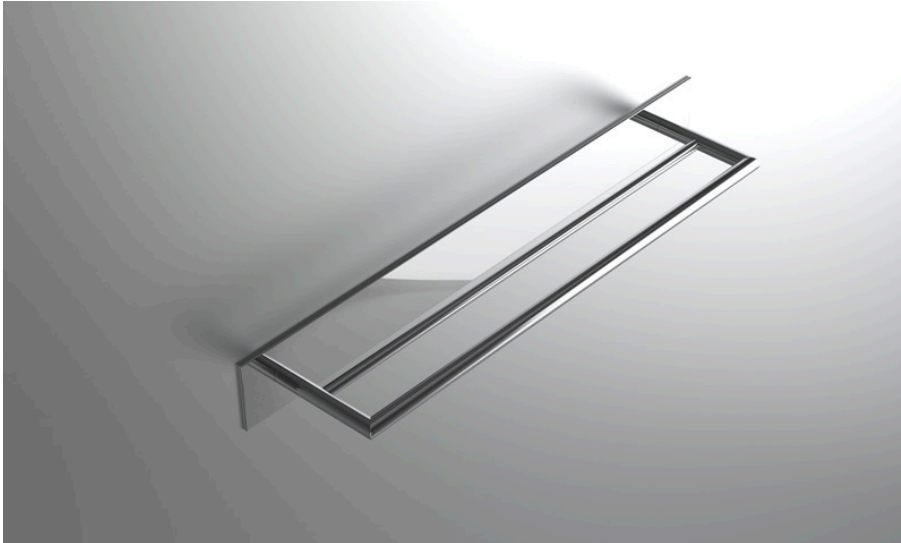

neelnox

LET
THERE
BE **DESIGN.**

FEATURES

- Premium 304 Grade Stainless Steel
- Solid Mount Construction
- Concealed Installation Hardware
- State of the art wall anchors included for installation on Dry wall or Tile

COLLECTION INSPIRE

TOWEL BAR

Model	Product	Finishes Available
INS-TWB24-D	Towel Bar	Multiple finishes available. Over 23 finishes to choose from.
INS-TWB18-D	Towel Bar	

FINISHES			
Polished (-P)	Antique Copper (-ACOP)	Polished Gold (-PGLD)	
Brushed (-B)	Polished Brass (-PBRS)	Brushed Copper (-BCOP)	
Brushed Gold (-BGLD)	Matte White (-WHT)	Brushed Rose Gold (-BRGD)	
Matte Black (-BLK)	Brushed Modern Bronze (-BMBRZ)	Brushed Black (-BRBLK)	
Oil Rubbed Bronze (-ORB)	Glossy White (-GWHT)	Polished Black (-PBLK)	
Brushed Brass (-BBRS)	Polished Rose Gold (-PRGD)	Antique Nickel (-ANKL)	
Brushed Bronze (-BBRZ)	Unlacquered Brass (-UBRS)	Black Nickel (-NKBL)	
Antique Brass (-ABRS)	Polished Nickel (-PNKL)		