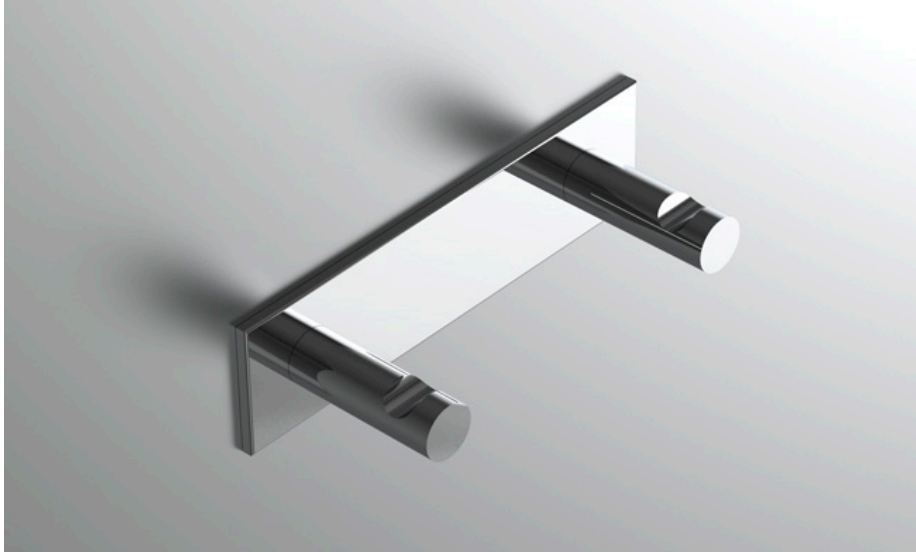

neelnox

LET
THERE
BE **DESIGN.**

FEATURES

- Premium 304 Grade Stainless Steel
- Solid Mount Construction
- Concealed Installation Hardware
- State of the art wall anchors included for installation on Dry wall or Tile

COLLECTION INSPIRE

ROBE HOOK

Model	Product	Finishes Available
INS-RHD2	Robe Hook	Multiple finishes available. Over 23 finishes to choose from.

FINISHES	Polished (-P)	Antique Copper (-ACOP)	Polished Gold (-PGLD)
	Brushed (-B)	Polished Brass (-PBRS)	Brushed Copper (-BCOP)
	Brushed Gold (-BGLD)	Matte White (-WHT)	Brushed Rose Gold (-BRGD)
	Matte Black (-BLK)	Brushed Modern Bronze (-BMBRZ)	Brushed Black (-BRBLK)
	Oil Rubbed Bronze (-ORB)	Glossy White (-GWHT)	Polished Black (-PBLK)
	Brushed Brass (-BBRS)	Polished Rose Gold (-PRGD)	Antique Nickel (-ANKL)
	Brushed Bronze (-BBRZ)	Unlacquered Brass (-UBRS)	Black Nickel (-NKBL)
	Antique Brass (-ABRS)	Polished Nickel (-PNKL)	