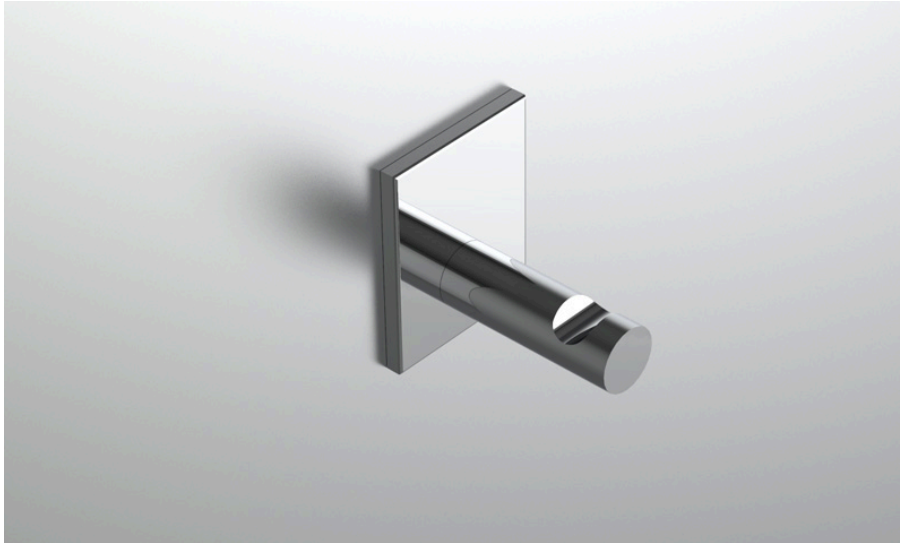

## FEATURES

- Premium 304 Grade Stainless Steel
- Solid Mount Construction
- Concealed Installation Hardware
- State of the art wall anchors included for installation on Dry wall or Tile