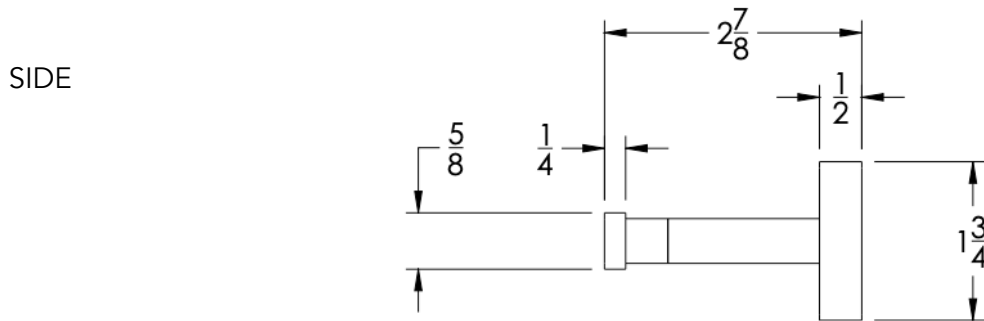

Dimensions in inches

NOTE: Dimensions subject to change without notice.