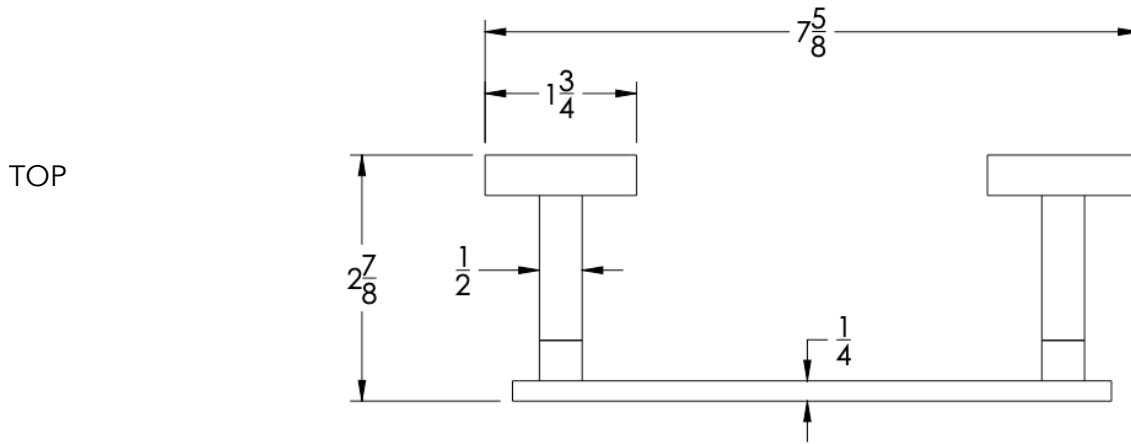

neelnox

LET
THERE
BE **DESIGN.**

FEATURES

- Premium 304 Grade Stainless Steel
- Solid Mount Construction
- Concealed Installation Hardware
- State of the art wall anchors included for installation on Dry wall or Tile

Dimensions in inches

NOTE: Dimensions subject to change without notice.