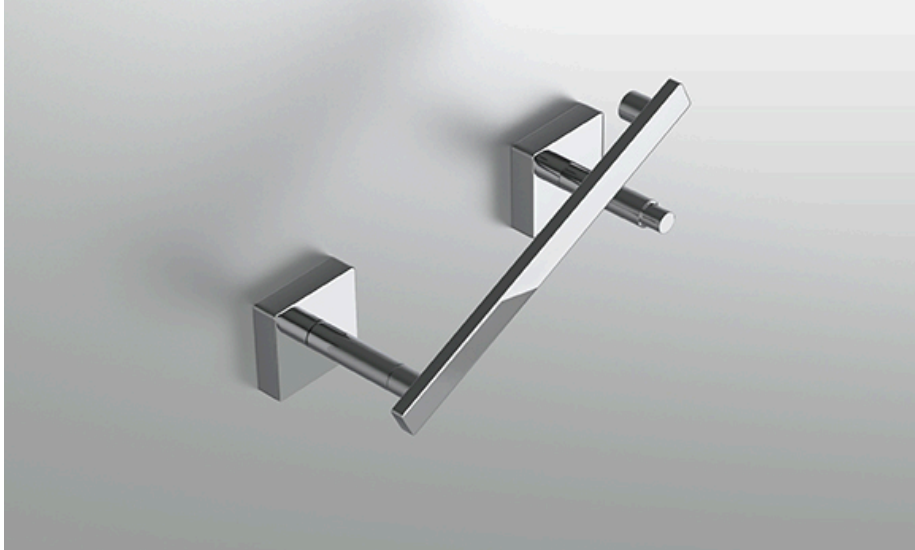

neelnox

LET
THERE
BE **DESIGN.**

FEATURES

- Premium 304 Grade Stainless Steel
- Solid Mount Construction
- Concealed Installation Hardware
- State of the art wall anchors included for installation on Dry wall or Tile

COLLECTION RHYME

TISSUE HOLDER

Model	Product	Finishes Available
RHM-TPHV	Tissue Holder	Multiple finishes available. Over 23 finishes to choose from.

FINISHES	Polished (-P)	Antique Copper (-ACOP)	Polished Gold (-PGLD)
	Brushed (-B)	Polished Brass (-PBRS)	Brushed Copper (-BCOP)
	Brushed Gold (-BGLD)	Matte White (-WHT)	Brushed Rose Gold (-BRGD)
	Matte Black (-BLK)	Brushed Modern Bronze (-BMBRZ)	Brushed Black (-BRBLK)
	Oil Rubbed Bronze (-ORB)	Glossy White (-GWHT)	Polished Black (-PBLK)
	Brushed Brass (-BBRS)	Polished Rose Gold (-PRGD)	Antique Nickel (-ANKL)
	Brushed Bronze (-BBRZ)	Unlacquered Brass (-UBRS)	Black Nickel (-NKBL)
	Antique Brass (-ABRS)	Polished Nickel (-PNKL)	

Dimensions in inches

NOTE: Dimensions subject to change without notice.