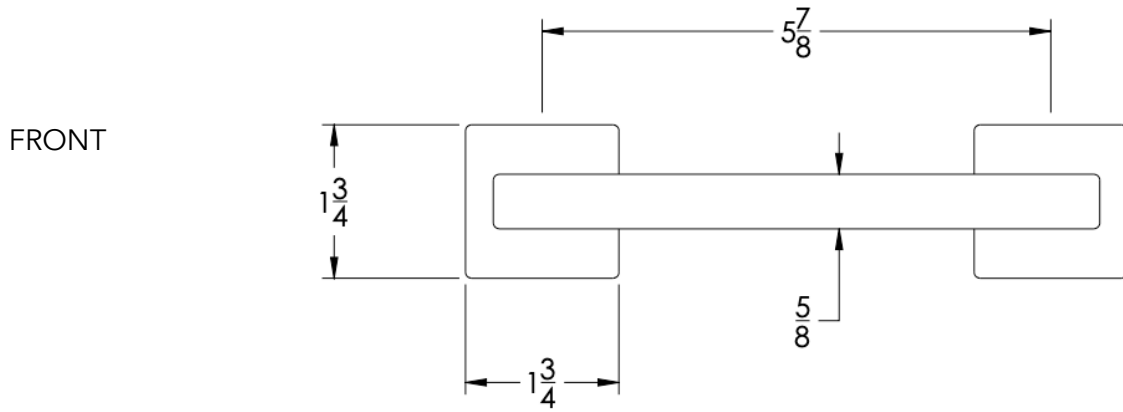

neelnox

LET
THERE
BE **DESIGN.**

FEATURES

- Premium 304 Grade Stainless Steel
- Solid Mount Construction
- Concealed Installation Hardware
- State of the art wall anchors included for installation on Dry wall or Tile

Dimensions in inches

NOTE: Dimensions subject to change without notice.