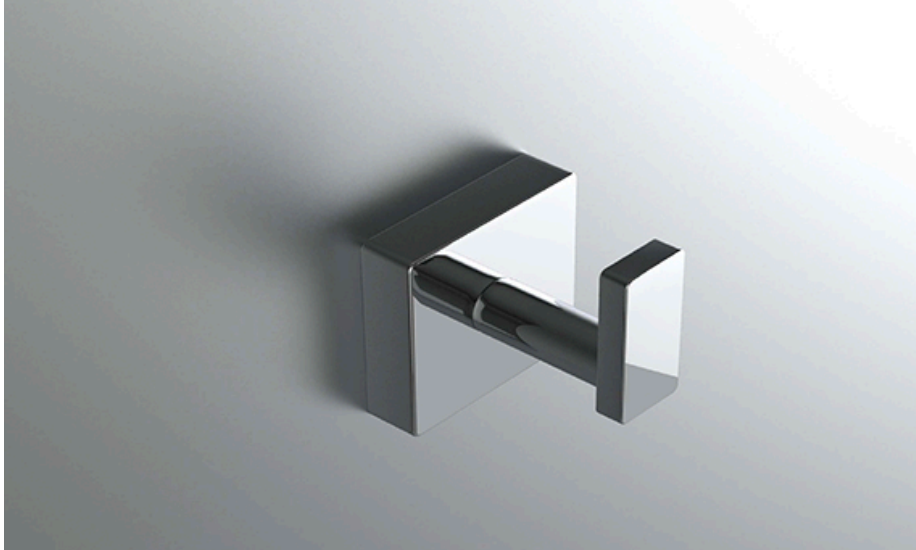

## FEATURES

- Premium 304 Grade Stainless Steel
- Solid Mount Construction
- Concealed Installation Hardware
- State of the art wall anchors included for installation on Dry wall or Tile