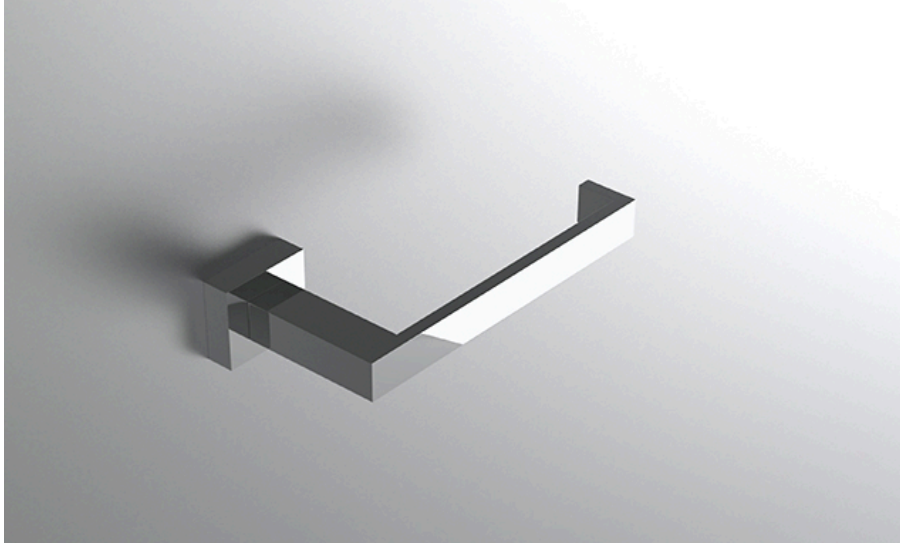

neelnox

LET
THERE
BE **DESIGN.**

FEATURES

- Premium 304 Grade Stainless Steel
- Solid Mount Construction
- Concealed Installation Hardware
- State of the art wall anchors included for installation on Dry wall or Tile

COLLECTION ICONIC

TISSUE HOLDER

Model	Product	Finishes Available
ICN-TPHR	Tissue Holder (facing Right)	Multiple finishes available. Over 23 finishes to choose from.
ICN-TPHL	Tissue Holder (facing Left)	