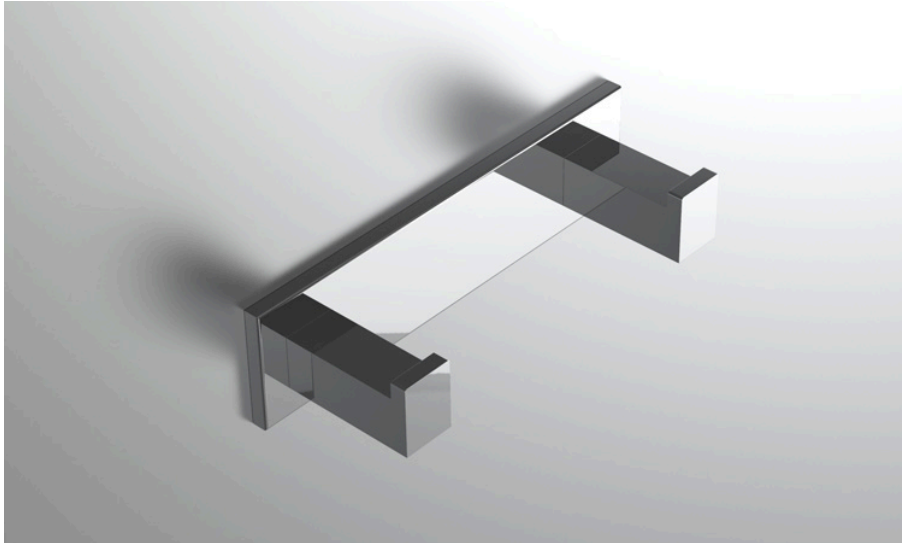

neelnox

LET
THERE
BE **DESIGN.**

FEATURES

- Premium 304 Grade Stainless Steel
- Solid Mount Construction
- Concealed Installation Hardware
- State of the art wall anchors included for installation on Dry wall or Tile

COLLECTION GRANDE

ROBE HOOK DOUBLE

Model	Product	Finishes Available
GRN-RHD2	Robe Hook Double	Multiple finishes available. Over 23 finishes to choose from.

FINISHES

Polished (-P)	Antique Copper (-ACOP)	Polished Gold (-PGLD)
Brushed (-B)	Polished Brass (-PBRS)	Brushed Copper (-BCOP)
Brushed Gold (-BGLD)	Matte White (-WHT)	Brushed Rose Gold (-BRGD)
Matte Black (-BLK)	Brushed Modern Bronze (-BMBRZ)	Brushed Black (-BRBLK)
Oil Rubbed Bronze (-ORB)	Glossy White (-GWHT)	Polished Black (-PBLK)
Brushed Brass (-BBRS)	Polished Rose Gold (-PRGD)	Antique Nickel (-ANKL)
Brushed Bronze (-BBRZ)	Unlacquered Brass (-UBRS)	Black Nickel (-NKBL)
Antique Brass (-ABRS)	Polished Nickel (-PNKL)	

Dimensions in inches

FRONT

TOP

SIDE

NOTE: Dimensions subject to change without notice.