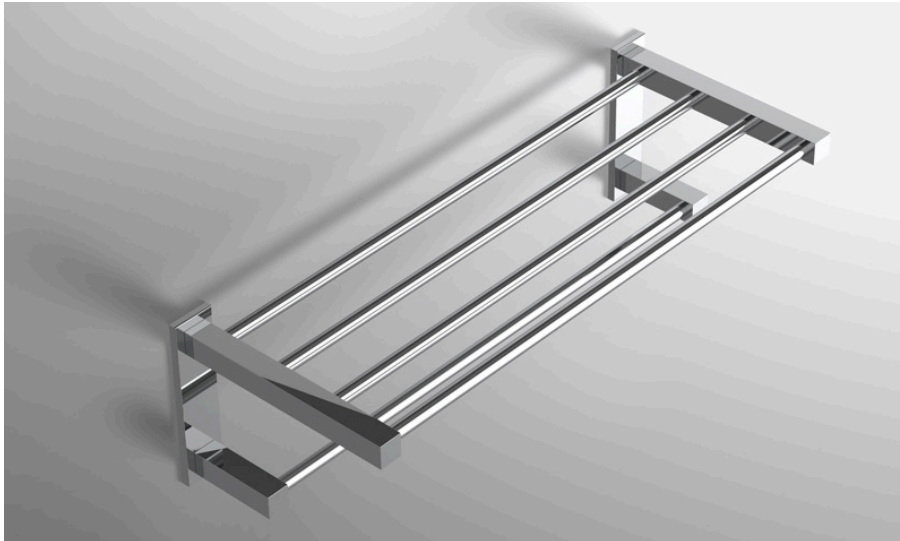

## FEATURES

- Premium 304 Grade Stainless Steel
- Solid Mount Construction
- Concealed Installation Hardware
- State of the art wall anchors included for installation on Dry wall or Tile