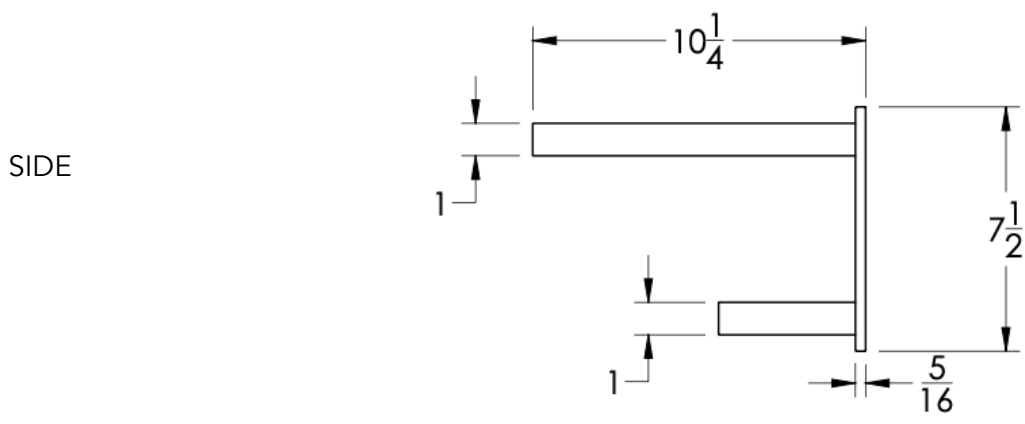

Dimensions in inches

NOTE: Dimensions subject to change without notice.