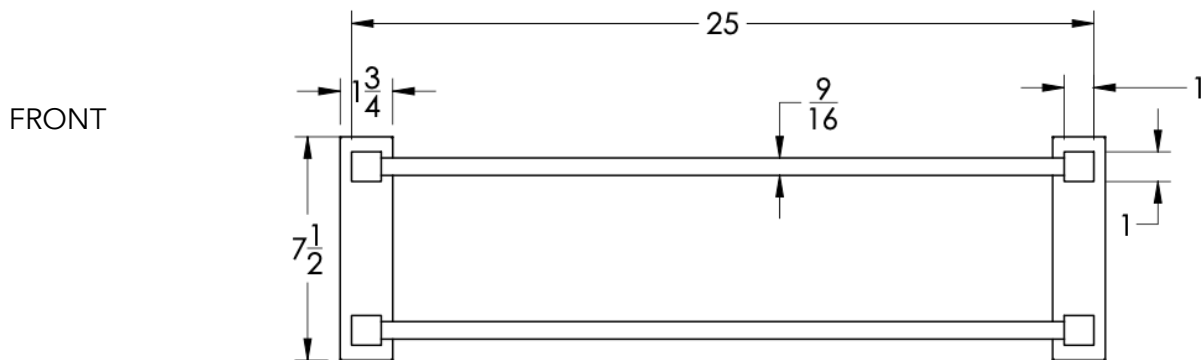

Dimensions in inches

NOTE: Dimensions subject to change without notice.