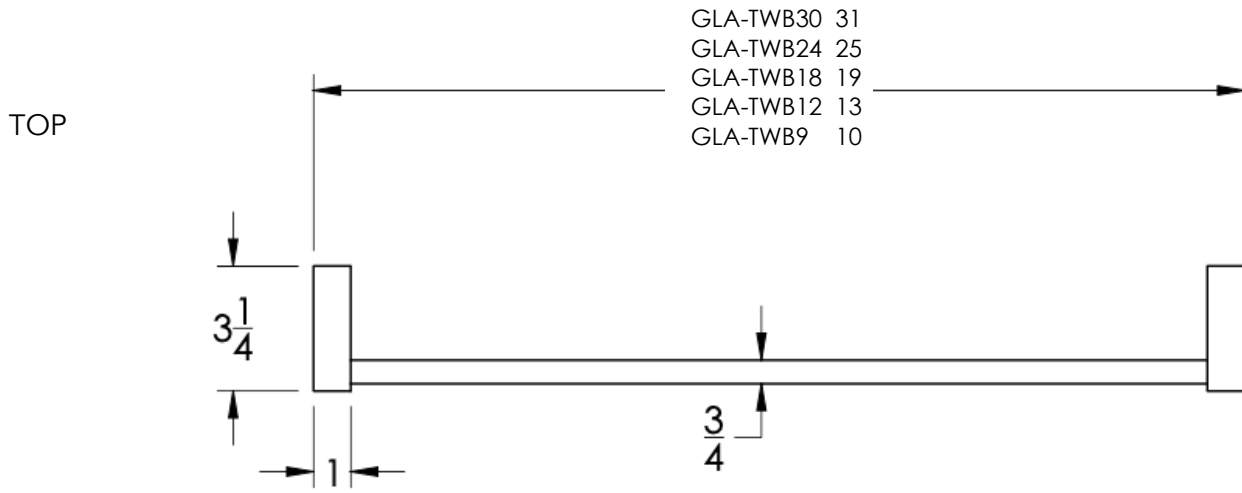

Dimensions in inches

NOTE: Dimensions subject to change without notice.