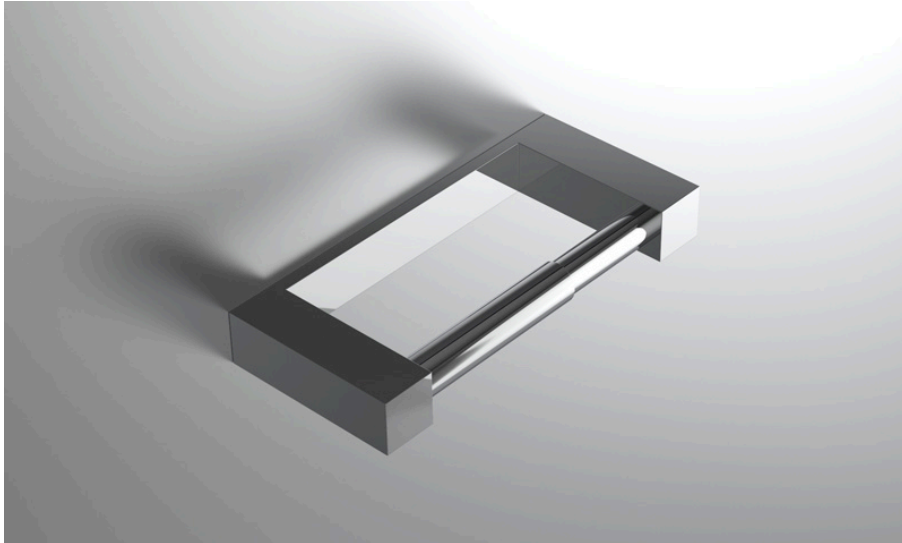

neelnox

LET
THERE
BE **DESIGN.**

FEATURES

- Premium 304 Grade Stainless Steel
- Solid Mount Construction
- Concealed Installation Hardware
- State of the art wall anchors included for installation on Dry wall or Tile

COLLECTION GLACIER

TISSUE HOLDER

Model	Product	Finishes Available
GLA-TPH1	Tissue Holder	Multiple finishes available. Over 23 finishes to choose from.

FINISHES			
	Polished (-P)	Antique Copper (-ACOP)	Polished Gold (-PGLD)
	Brushed (-B)	Polished Brass (-PBRS)	Brushed Copper (-BCOP)
	Brushed Gold (-BGLD)	Matte White (-WHT)	Brushed Rose Gold (-BRGD)
	Matte Black (-BLK)	Brushed Modern Bronze (-BMBRZ)	Brushed Black (-BRBLK)
	Oil Rubbed Bronze (-ORB)	Glossy White (-GWHT)	Polished Black (-PBLK)
	Brushed Brass (-BBRS)	Polished Rose Gold (-PRGD)	Antique Nickel (-ANKL)
	Brushed Bronze (-BBRZ)	Unlacquered Brass (-UBRS)	Black Nickel (-NKBL)
	Antique Brass (-ABRS)	Polished Nickel (-PNKL)	