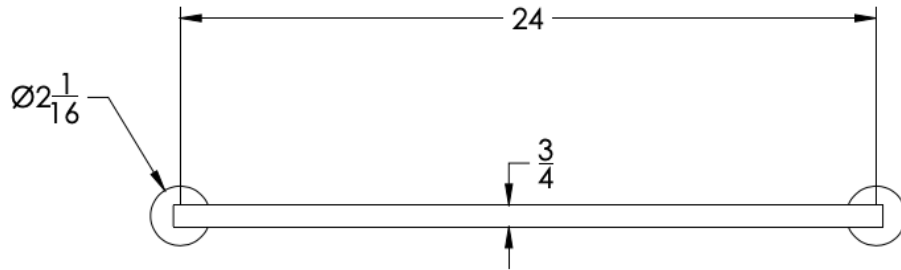

neelnox

LET
THERE
BE **DESIGN.**

FEATURES

- Premium 304 Grade Stainless Steel
- Solid Mount Construction
- Concealed Installation Hardware
- State of the art wall anchors included for installation on Dry wall or Tile

COLLECTION HUGO

TOWEL BAR

Model	Product	Finishes Available
HGO-TWB24-D	Towel Bar	Multiple finishes available. Over 23 finishes to choose from.

FINISHES			
	Polished (-P)	Antique Copper (-ACOP)	Polished Gold (-PGLD)
	Brushed (-B)	Polished Brass (-PBRS)	Brushed Copper (-BCOP)
	Brushed Gold (-BGLD)	Matte White (-WHT)	Brushed Rose Gold (-BRGD)
	Matte Black (-BLK)	Brushed Modern Bronze (-BMBRZ)	Brushed Black (-BRBLK)
	Oil Rubbed Bronze (-ORB)	Glossy White (-GWHT)	Polished Black (-PBLK)
	Brushed Brass (-BBRS)	Polished Rose Gold (-PRGD)	Antique Nickel (-ANKL)
	Brushed Bronze (-BBRZ)	Unlacquered Brass (-UBRS)	Black Nickel (-NKBL)
	Antique Brass (-ABRS)	Polished Nickel (-PNKL)	

Dimensions in inches

FRONT

TOP

SIDE

NOTE: Dimensions subject to change without notice.