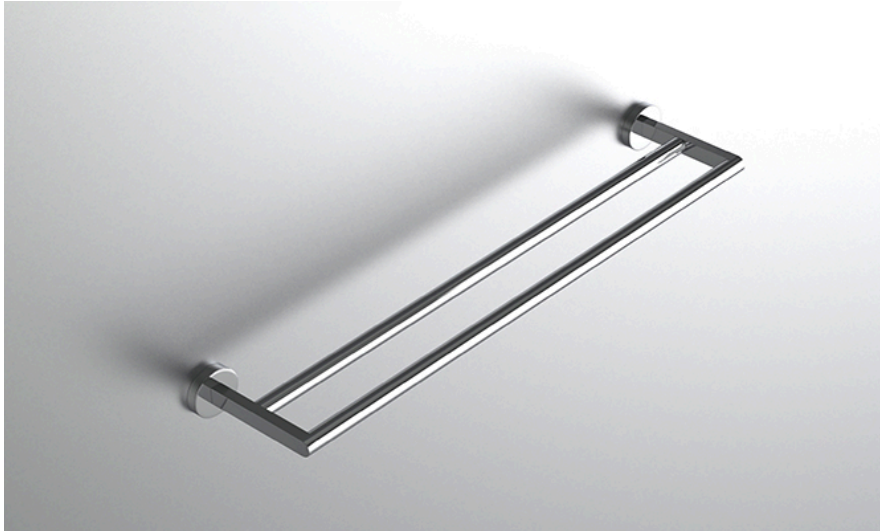

neelnox

LET
THERE
BE **DESIGN.**

FEATURES

- Premium 304 Grade Stainless Steel
- Solid Mount Construction
- Concealed Installation Hardware
- State of the art wall anchors included for installation on Dry wall or Tile

COLLECTION HUGO

TOWEL BAR

Model	Product	Finishes Available
HGO-TWB24-D	Towel Bar	Multiple finishes available. Over 23 finishes to choose from.

FINISHES			
	Polished (-P)	Antique Copper (-ACOP)	Polished Gold (-PGLD)
	Brushed (-B)	Polished Brass (-PBRS)	Brushed Copper (-BCOP)
	Brushed Gold (-BGLD)	Matte White (-WHT)	Brushed Rose Gold (-BRGD)
	Matte Black (-BLK)	Brushed Modern Bronze (-BMBRZ)	Brushed Black (-BRBLK)
	Oil Rubbed Bronze (-ORB)	Glossy White (-GWHT)	Polished Black (-PBLK)
	Brushed Brass (-BBRS)	Polished Rose Gold (-PRGD)	Antique Nickel (-ANKL)
	Brushed Bronze (-BBRZ)	Unlacquered Brass (-UBRS)	Black Nickel (-NKBL)
	Antique Brass (-ABRS)	Polished Nickel (-PNKL)	