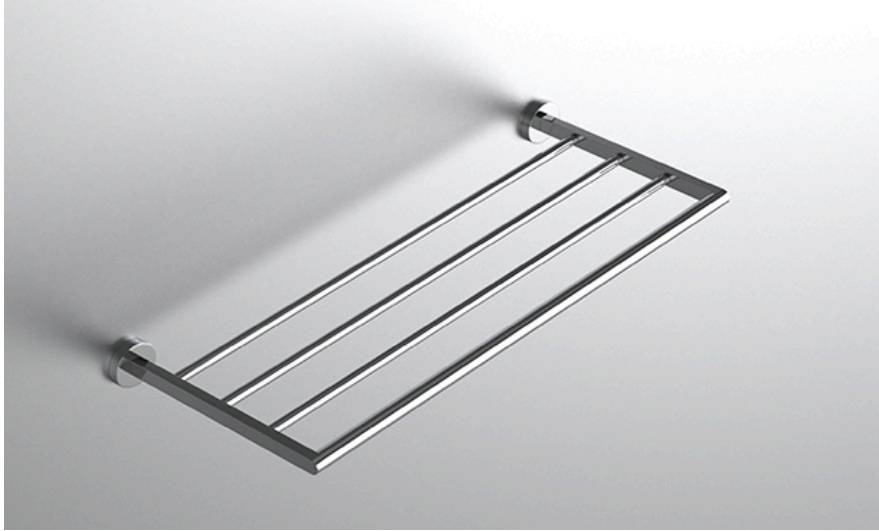

neelnox

LET
THERE
BE **DESIGN.**

FEATURES

- Premium 304 Grade Stainless Steel
- Solid Mount Construction
- Concealed Installation Hardware
- State of the art wall anchors included for installation on Dry wall or Tile

COLLECTION HUGO

TOWEL RACK

Model	Product	Finishes Available
HGO-TRK24	Towel Rack	Multiple finishes available. Over 23 finishes to choose from.

FINISHES			
	Polished (-P)	Antique Copper (-ACOP)	Polished Gold (-PGLD)
	Brushed (-B)	Polished Brass (-PBRS)	Brushed Copper (-BCOP)
	Brushed Gold (-BGLD)	Matte White (-WHT)	Brushed Rose Gold (-BRGD)
	Matte Black (-BLK)	Brushed Modern Bronze (-BMBRZ)	Brushed Black (-BRBLK)
	Oil Rubbed Bronze (-ORB)	Glossy White (-GWHT)	Polished Black (-PBLK)
	Brushed Brass (-BBRS)	Polished Rose Gold (-PRGD)	Antique Nickel (-ANKL)
	Brushed Bronze (-BBRZ)	Unlacquered Brass (-UBRS)	Black Nickel (-NKBL)
	Antique Brass (-ABRS)	Polished Nickel (-PNKL)	

Dimensions in inches

FRONT

TOP

SIDE

NOTE: Dimensions subject to change without notice.