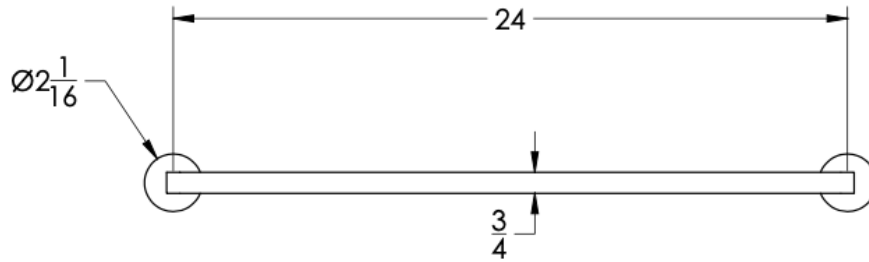

neelnox

LET
THERE
BE **DESIGN.**

FEATURES

- Premium 304 Grade Stainless Steel
- Solid Mount Construction
- Concealed Installation Hardware
- State of the art wall anchors included for installation on Dry wall or Tile

COLLECTION HUGO

TOWEL BAR

Model	Product	Finishes Available
HGO-TWB9	9" Towel Bar	Multiple finishes available. Over 23 finishes to choose from.
HGO-TWB12	12" Towel Bar	
HGO-TWB18	18" Towel Bar	
HGO-TWB24	24" Towel Bar	
HGO-TWB30	30" Towel Bar	

Dimensions in inches

FRONT

TOP

SIDE

NOTE: Dimensions subject to change without notice.