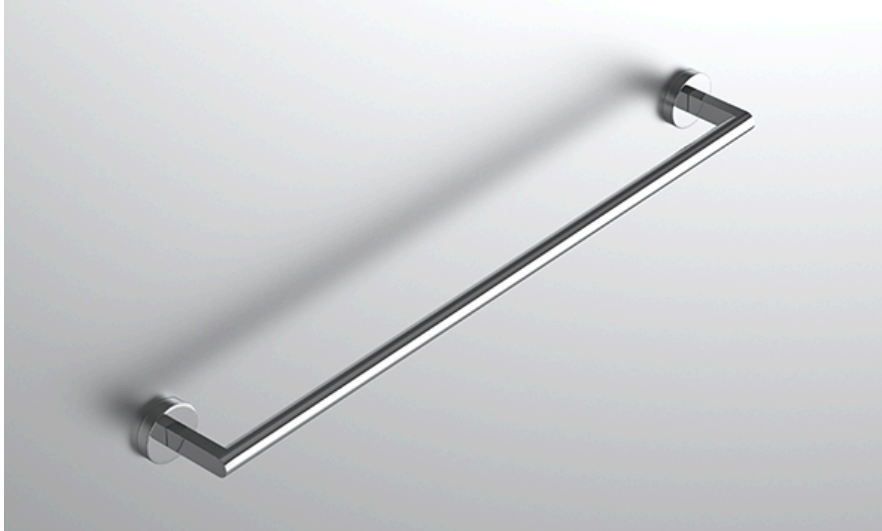

neelnox

LET
THERE
BE **DESIGN.**

FEATURES

- Premium 304 Grade Stainless Steel
- Solid Mount Construction
- Concealed Installation Hardware
- State of the art wall anchors included for installation on Dry wall or Tile

COLLECTION HUGO

TOWEL BAR

Model	Product	Finishes Available
HGO-TWB9	9" Towel Bar	Multiple finishes available. Over 23 finishes to choose from.
HGO-TWB12	12" Towel Bar	
HGO-TWB18	18" Towel Bar	
HGO-TWB24	24" Towel Bar	
HGO-TWB30	30" Towel Bar	