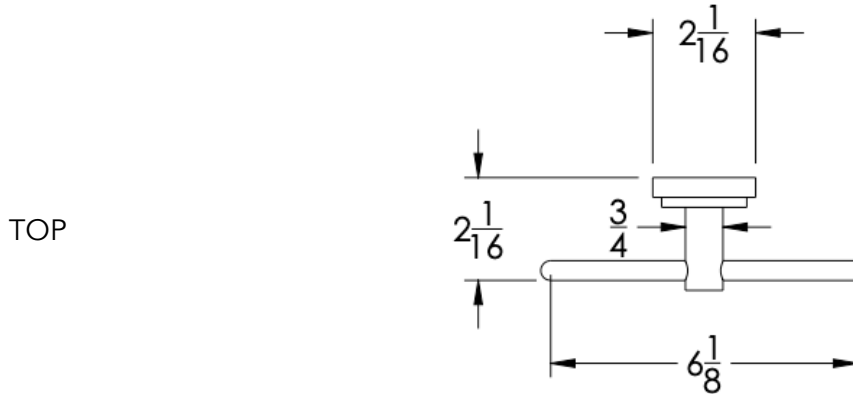

neelnox

LET
THERE
BE **DESIGN.**

FEATURES

- Premium 304 Grade Stainless Steel
- Solid Mount Construction
- Concealed Installation Hardware
- State of the art wall anchors included for installation on Dry wall or Tile

COLLECTION ELOQUENCE

TOWEL RING

Model	Product	Finishes Available
ELO-TWR1	Towel Ring	Multiple finishes available. Over 23 finishes to choose from.

FINISHES			
	Polished (-P)	Antique Copper (-ACOP)	Polished Gold (-PGLD)
	Brushed (-B)	Polished Brass (-PBRS)	Brushed Copper (-BCOP)
	Brushed Gold (-BGLD)	Matte White (-WHT)	Brushed Rose Gold (-BRGD)
	Matte Black (-BLK)	Brushed Modern Bronze (-BMBRZ)	Brushed Black (-BRBLK)
	Oil Rubbed Bronze (-ORB)	Glossy White (-GWHT)	Polished Black (-PBLK)
	Brushed Brass (-BBRS)	Polished Rose Gold (-PRGD)	Antique Nickel (-ANKL)
	Brushed Bronze (-BBRZ)	Unlacquered Brass (-UBRS)	Black Nickel (-NKBL)
	Antique Brass (-ABRS)	Polished Nickel (-PNKL)	

Dimension in inches

NOTE: Dimensions subject to change without notice.