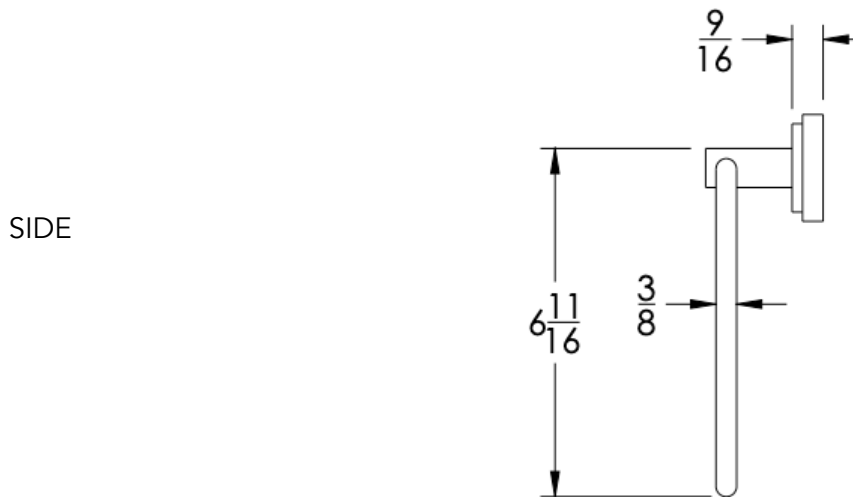

neelnox

LET
THERE
BE **DESIGN.**

FEATURES

- Premium 304 Grade Stainless Steel
- Solid Mount Construction
- Concealed Installation Hardware
- State of the art wall anchors included for installation on Dry wall or Tile

COLLECTION ELOQUENCE

TOWEL RING

Model	Product	Finishes Available
ELO-TWR1	Towel Ring	Multiple finishes available. Over 23 finishes to choose from.

FINISHES			
	Polished (-P)	Antique Copper (-ACOP)	Polished Gold (-PGLD)
	Brushed (-B)	Polished Brass (-PBRS)	Brushed Copper (-BCOP)
	Brushed Gold (-BGLD)	Matte White (-WHT)	Brushed Rose Gold (-BRGD)
	Matte Black (-BLK)	Brushed Modern Bronze (-BMBRZ)	Brushed Black (-BRBLK)
	Oil Rubbed Bronze (-ORB)	Glossy White (-GWHT)	Polished Black (-PBLK)
	Brushed Brass (-BBRS)	Polished Rose Gold (-PRGD)	Antique Nickel (-ANKL)
	Brushed Bronze (-BBRZ)	Unlacquered Brass (-UBRS)	Black Nickel (-NKBL)
	Antique Brass (-ABRS)	Polished Nickel (-PNKL)	

Dimension in inches

NOTE: Dimensions subject to change without notice.