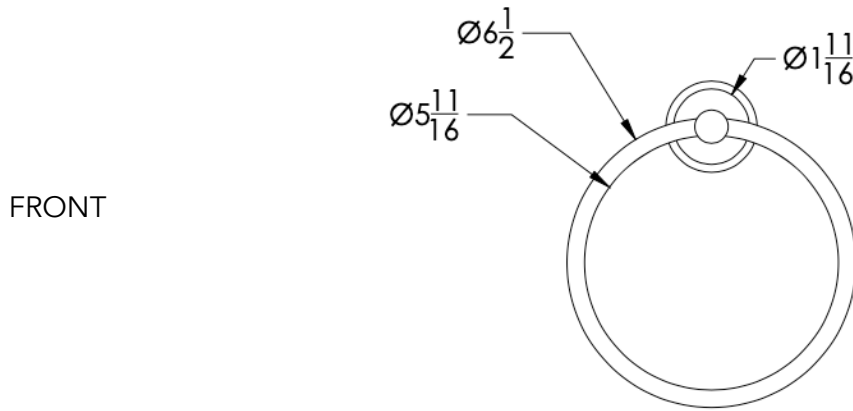

neelnox

LET
THERE
BE **DESIGN.**

FEATURES

- Premium 304 Grade Stainless Steel
- Solid Mount Construction
- Concealed Installation Hardware
- State of the art wall anchors included for installation on Dry wall or Tile

COLLECTION ELOQUENCE

TOWEL RING

Model	Product	Finishes Available
ELO-TWR1	Towel Ring	Multiple finishes available. Over 23 finishes to choose from.

FINISHES			
	Polished (-P)	Antique Copper (-ACOP)	Polished Gold (-PGLD)
	Brushed (-B)	Polished Brass (-PBRS)	Brushed Copper (-BCOP)
	Brushed Gold (-BGLD)	Matte White (-WHT)	Brushed Rose Gold (-BRGD)
	Matte Black (-BLK)	Brushed Modern Bronze (-BMBRZ)	Brushed Black (-BRBLK)
	Oil Rubbed Bronze (-ORB)	Glossy White (-GWHT)	Polished Black (-PBLK)
	Brushed Brass (-BBRS)	Polished Rose Gold (-PRGD)	Antique Nickel (-ANKL)
	Brushed Bronze (-BBRZ)	Unlacquered Brass (-UBRS)	Black Nickel (-NKBL)
	Antique Brass (-ABRS)	Polished Nickel (-PNKL)	

Dimension in inches

NOTE: Dimensions subject to change without notice.